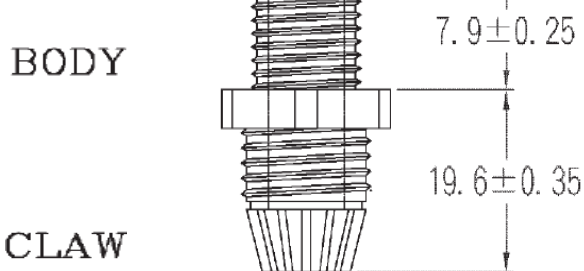

Datasheet

RS Cable Gland With Locknut

RS Stock number 669-4651

Dimension – mm