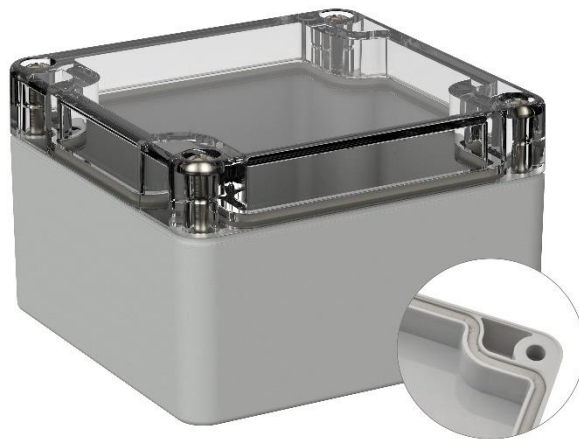

Datasheet

RS PRO Polycarbonate Enclosure, Light Grey, IP66

Stock No: 201-0133

Technical Specifications:

Body Material	Polycarbonate
Length	82 mm
Width	80 mm
Height	55 mm
IP	IP66
Colour	Light Grey

Features & Benefits:

- seal factory-assembled
- IP-Protection (DIN EN 60529)
- supplied with screws
- crystal-clear lid

Dimensional line drawings