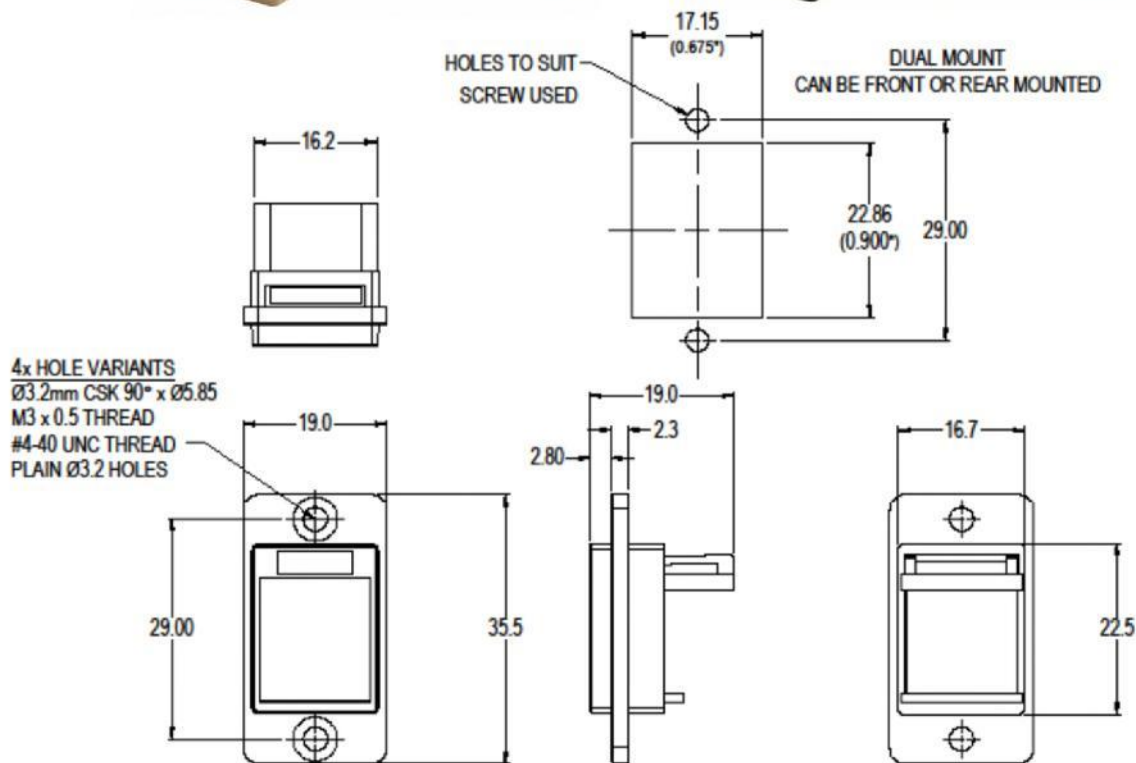

ENGLISH

Datasheet

RS PRO SLIM DUAL MOUNTING METAL FRAME BLANKING PLATE FT CONNECTOR

Stock No: 2354774, 2354775

Material:

1. Frame: Diecast, Nickel or black plated

2. Insert: ABS

rspro.com