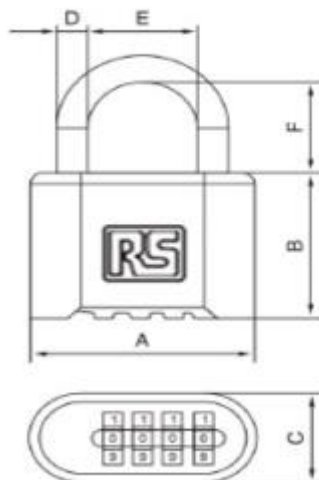

FEATURES

- Easy to set combination 10,000 set of combinations available
- Durable and suitable for outdoor use

RS PRO All Weather Brass Combination Padlock 53mm

RS Stock No.: 827-4414

RS Professionally Approved Products bring to you professional quality parts across all product categories. Our product range has been tested by engineers and provides a comparable quality to the leading brands without paying a premium price.

Product Description

RS PRO 4-Digit Combination Padlock

From the trusted RS PRO brand, this short-shackle combination padlock is ideal for common security demands. The dial combination system means you can set your own combination freely, so you don't have to carry a key or worry about losing a key. With four combination digits, this padlock is difficult to crack, and ideal for securing valuables and premises.

General Specifications

Lock Type	Combination Padlock
Material	Brass
Indoor/Outdoor	Indoor, Outdoor
Weather Proof	Yes
Colour	Yellow
Quantity Per Package	1
Body Shape	Square
Combination Type	4 Digit
Applications	Lockers, Luggage, Sheds, Toolboxes, Gates, Storage safes

Mechanical Specifications

Shackle Length	32mm
Body Width	53mm
Shackle Diameter	7mm
Weight	90g

Dimensions:

RS Article Number:	Lock Body Dimensions (mm)					
	A	B	C	D	E	F
827-4414	53	40	25	7	26	25