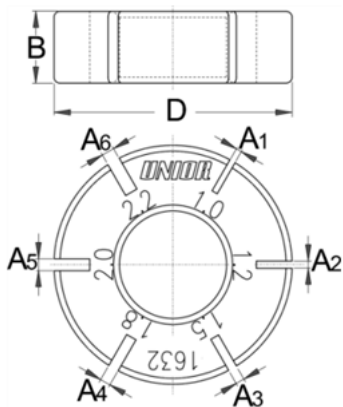

Flat spoke holder - 1632

Description

- material: polyamide

Technical Data

Barcode	D	B	A1	A2	A3	A4	A5	A6	Icon 1	Icon 2	Icon 3	
617588	40	12	1,0	1,2	1,5	1,8	2,0	2,2	22	4A	10	-

Packaging data

Barcode	Retail tool packaging				Transport package				
	Retail packing in mm (width)	Retail packing in mm (height)	Retail packing in mm (length)	Icon 1	Icon 2	Transport packing in mm (width)	Transport packing in mm (height)	Transport packing in mm (length)	Icon 3
617588	44	15	150	21	4	243	42	71	100