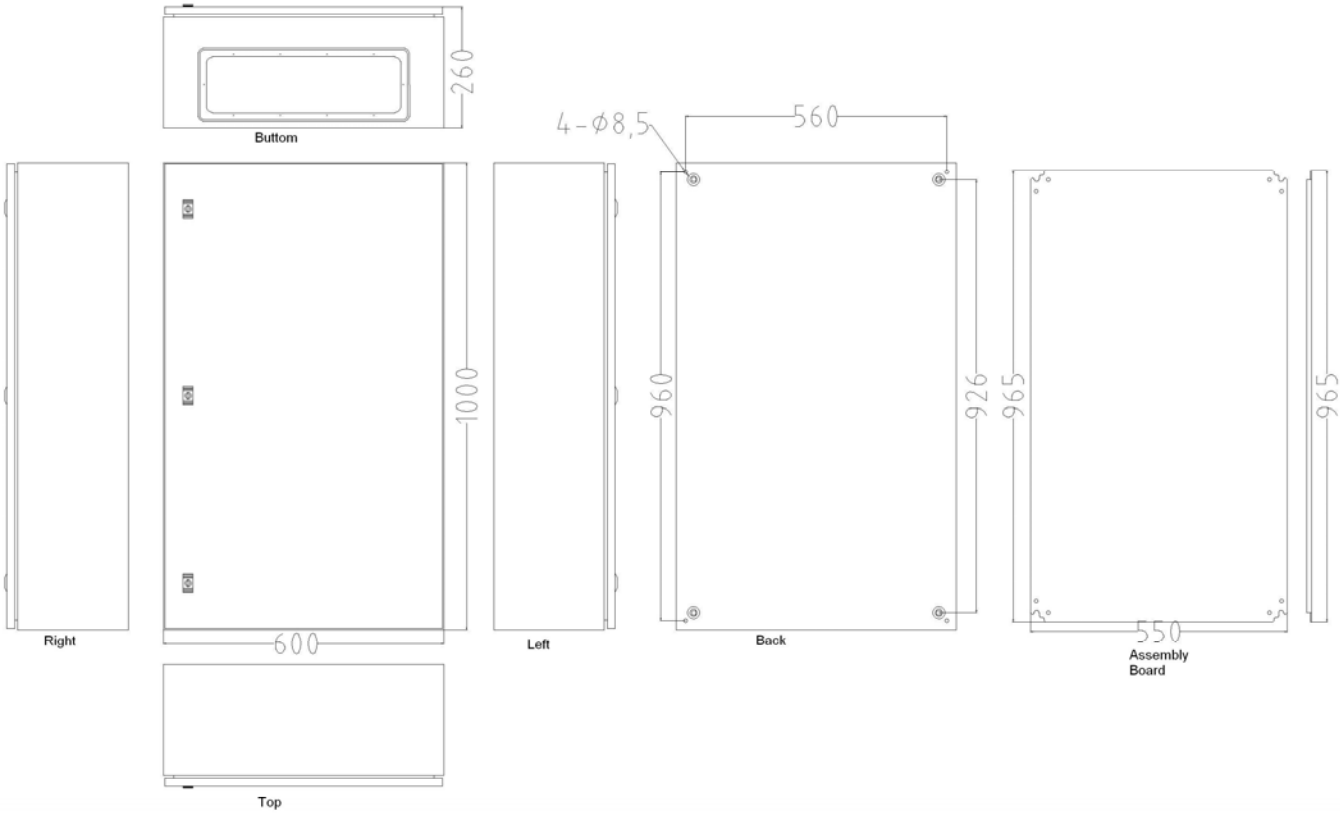

# Mild Steel IP66 Wall Box, 1000x600x260mm

unit: +/-0.8mm