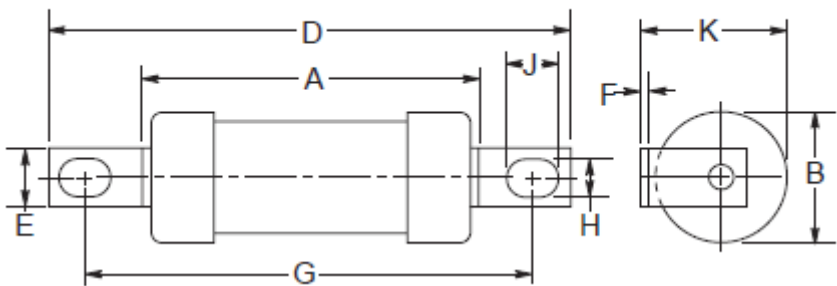

Datasheet

Industrial HRC Fuse

RS Stock number 521-2595

Dimensional Data:

Dimensions - mm

S/N	Amp Rating	Pre-arcing	Total @ 415V	Total @ 550V	Nom Watts Loss	Rated Voltage	A	B	D	E	F	G	H	J	K
5212567	6	28	100	115	1.8	550AC	35.0	13.7	85.0	8.7	1.2	73.0	5.5	8.0	14.5
5212573	10	125	400	500	2.1	550AC	35.0	13.7	85.0	8.7	1.2	73.0	5.5	8.0	14.5
5212589	16	120	470	750	1.8	550AC	35.0	13.7	85.0	8.7	1.2	73.0	5.5	8.0	14.5
5212595	20	260	1100	1700	1.8	550AC	35.0	13.7	85.0	8.7	1.2	73.0	5.5	8.0	14.5
5212618	25	570	2300	2500	2	550AC	35.0	13.7	85.0	8.7	1.2	73.0	5.5	8.0	14.5
5212624	32	710	3000	5000	2.9	550AC	35.0	13.7	85.0	8.7	1.2	73.0	5.5	8.0	14.5

Time-Current Characteristic Curve (Full Size Curves Available)