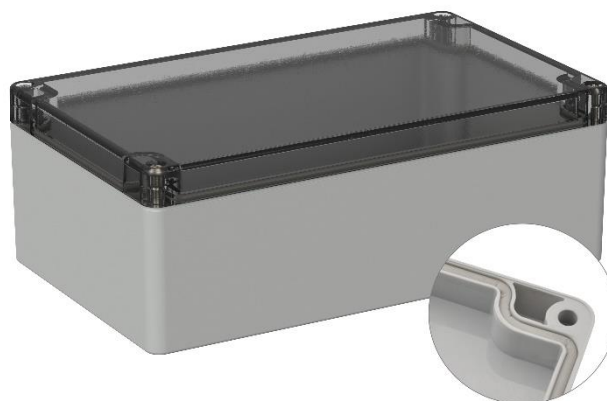

Datasheet

RS PRO Polycarbonate Enclosure, Light Grey, IP66

Stock No: 201-0143

Technical Specifications:

Body Material	Polycarbonate
Length	200 mm
Width	120 mm
Height	75 mm
IP	IP66
Colour	Light Grey

Features & Benefits:

- seal factory-assembled
- IP-Protection (DIN EN 60529)
- supplied with screws
- crystal-clear lid

Dimensional line drawings