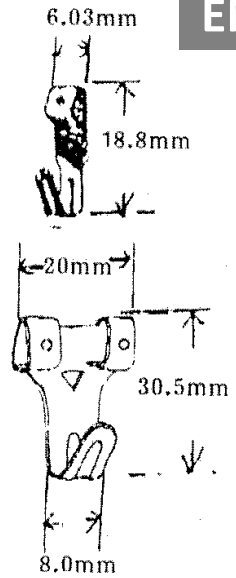

Item No.	Description	Dimension (MM)			
		A	B	C	D
397-5418	Ceiling Hook Steel ZP 50mm	3.3	10.0	53.0	15.0

Item No.	Description	Dimension (MM)			
		A	B	C	D
397-5446	Steel Screw Eye BP B1 (20MM)	2.0	6.0	20.0	8.0

Item No.	Description	Dimension (MM)			
		A	B	C	K
397-4796	Picture Hook ZP 10LB W/NAIL	6.5	22.0	10.5	4.0
397-4803	Picture Hook BP 10LB W/NAIL	6.5	22.0	10.5	4.0

Nail Size: 1.4mm x 3/4"

ENGLISH

397-4825 ANGLE DRIVE HOOK ZP 10LB W/Nail

397-4847 ANGLE DRIVE HOOK BP 10LB W/Nail
(Thickness: 0.6mm)
Nail Size: 2.0mmx3/4"

397-4853 ANGLE DRIVE HOOK DOUBLE ZP 40LB W/Nail

397-4869 ANGLE DRIVE HOOK DOUBLE BP 40LB W/Nail
(Thickness: 0.7mm)
Nail Size: 2.6mmx1"

397-4897 SUCTION HOOK 20MM

Suction Diameter: 21mm
Height: 9mm
Head Diameter: 7.5mm
Height: 3.5mm
Neck Diameter: 3.5mm
Height: 1mm