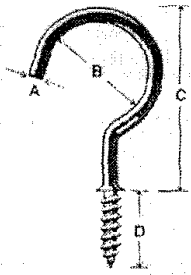

Datasheet

Steel Vinyl Square Hook 20mm

RS Stock number 397-5468

Description:

White PVC Coated Steel Square Hook

Specification:

Material: Steel
Finish: White PVC Coated
Dimensions: 2.4mm Dia. X 20mm Hook Opening Width
Package: 10pcs in polybag

Dimensions (mm)

A: 2.4
B: 10.0
C: 20.0
D: 11.0

Item No.	Description	Dimension (MM)			
		A	B	C	D
397-4904	Steel Cup Hook Shouldered ZP 13mm	2.0	6.0	13.0	7.0
397-4910	Steel Cup Hook Shouldered BP 13mm	2.0	6.0	13.0	7.0
397-4932	Brass Cup Hook Shouldered 13mm	2.0	6.0	13.0	7.0
397-4926	Steel Cup Hook Shouldered PVC 20mm	2.4	10.0	20.0	11.0

Item No.	Description	Dimension (MM)			
		A	B	C	D
397-4960	Brass Square Hook Shouldered 13mm	2.0	7.0	13.0	7.0
397-5424	Steel Square Hook Shouldered ZP 13mm	2.0	7.0	13.0	7.0
397-5430	Steel Square Hook Shouldered BP 13mm	2.0	7.0	13.0	7.0
397-4954	Steel Square Hook Shouldered BP 20mm	2.4	10.0	20.0	11.0
397-5468	Steel Square Hook Shouldered PVC 20mm	2.4	10.0	20.0	11.0
397-4948	" " ZP 20mm	2.4	10.0	20.0	11.0

397-4897 SUCTION HOOK 20MM

Suction Diameter: 21mm
Height: 9mm
Head Diameter: 7.5mm
Height: 3.5mm
Neck Diameter: 3.5mm
Height: 1mm