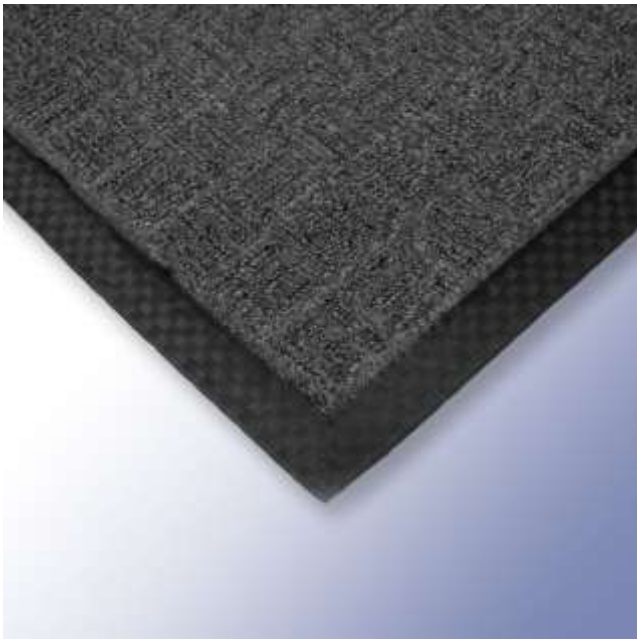

ENGLISH

Datasheet

Stock No. 2217906

RS PRO 1500mm x 900mm x 13mm Thick Carpeted Entrance Mat

Feature:

Durable, heavy-duty carpeted entrance mats made from an extremely tough combination of polypropylene carpet and rubber. The non-fading, 300 gsm thick carpeted surface with anti-slip studded rubber base prevents the mats from sliding on both carpeted and smooth areas.

- Ideal for workspaces and offices due to professional look and feel
- Innovative raised twist carpet pile effectively traps moisture and dirt
- Anti-trip sloped edges for improved safety in high-risk areas

Physical Properties	Unit	Value
Colour	-	Black/Grey
Material	-	Polypropylene / Rubber
Weight	kg	7
Thickness	mm	13
Length	mm	1500
Width	mm	900
Maximum Temperature	°C	70
Minimum Temperature	°C	-10