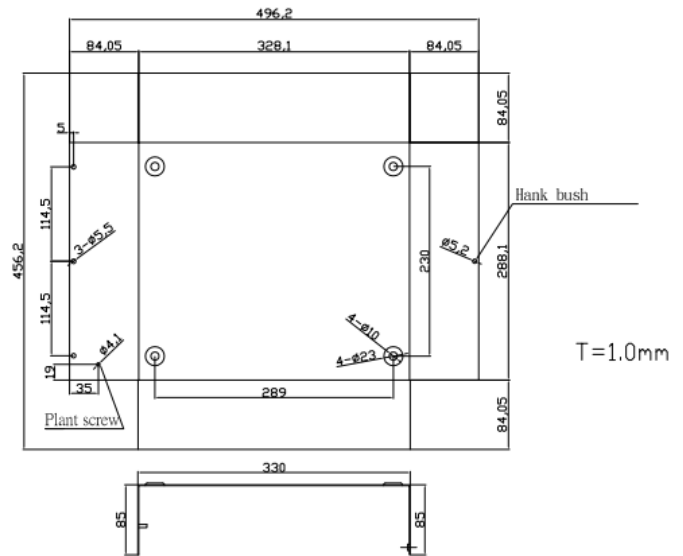

# EG5 Hinged Enclosure, Shielded, 496.2 x 456.2 x 85mm

RS Stock number 232-131

## Dimensions