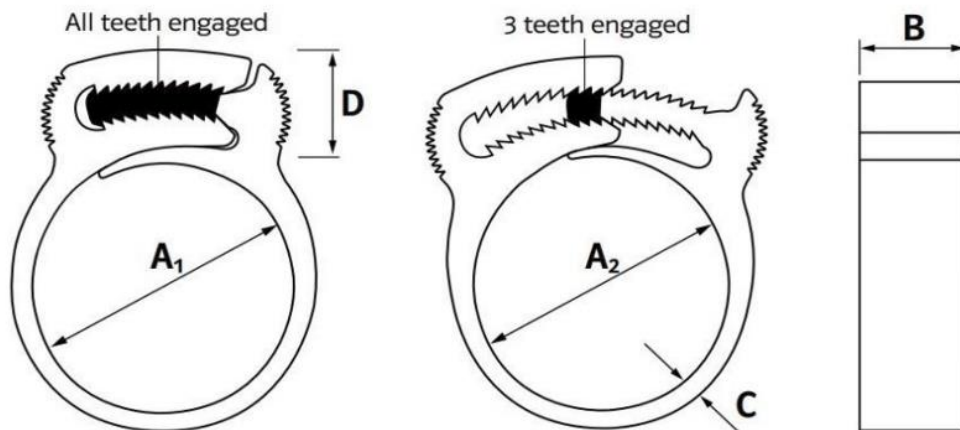

Hose Clips & Jubilee Clips

Product Description

This clip is the original double grip hose clamp, available in black and natural. It offers exceptional strength due to its unique double row of interlocking toothed jaws, which offer over twice the clamping forces achieved by similar single toothed products. Made from Nylon 6.6, the clip is highly versatile and lends itself to a wide variety of applications including agricultural machinery, automotive, and white goods. It is easy to install, releasable and reusable, ideal for maintenance and repair work. Non-corrosive, non-conductive, and non-magnetic.

General Specifications

RS Stock No	Size	Colour	A1-A2 (mm)	B (mm)	C (mm)	D (mm)
4751415	A	Black	5.4 - 6.3	4.6	1.4	8.5
2350612	A	Natural	5.4 - 6.3	4.6	1.4	8.5
291587	AA	Black	6.4 - 8.7	4.6	1.8	10.1
2350613	AA	Natural	6.4 - 8.7	4.6	1.8	10.1
291593	B	Black	8.0 - 9.3	4.7	1.6	9.5
2350614	B	Natural	8.0 - 9.3	4.7	1.6	9.5
291600	BB	Black	9.3 - 10.6	5.1	1.7	11.0
230615	BB	Natural	9.3 - 10.6	5.1	1.7	11.0
291616	C	Black	10.3 - 12.0	5.9	1.7	12.5
2350617	C	Natural	10.3 - 12.0	5.9	1.7	12.5
291622	CC	Black	11.2 - 13.0	6.1	1.7	12.2