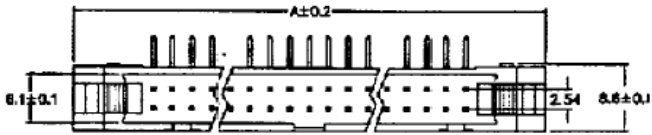

Datasheet

20 Way Universal Straight Plug, 44.70mm L

RS Stock number [471-058](#)

Specifications:

Current Rating:	1 Amp max.
Insulator Resistance:	5000M Ω min. at dc 500V
Contact Resistance:	6M ohm typical
Operating Temperature:	-55°C ~ +105°C
Housing:	30% glass filled PBT, Colour – Grey
Contacts:	Brass
Plating:	All gold flash over nickel

Position	Dimension			
	A	B	C	D
10	31.88	10.16	21.84	17.96
14	37.02	15.24	26.92	23.04
16	39.52	17.78	29.46	25.58
20	44.74	22.85	34.54	30.66
26	52.20	30.48	42.16	38.28
34	62.40	40.64	52.32	48.44
40	70.04	48.26	59.94	56.60
50	82.72	60.96	72.64	68.76
60	95.40	73.66	85.34	81.46
64	100.50	78.74	90.42	86.54