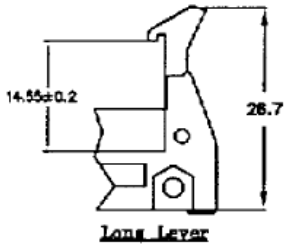

Datasheet

20 Way Universal Straight Plug, 44.70mm L

RS Stock number [471-058](#)

Specifications:

Current Rating:	1 Amp max.
Insulator Resistance:	5000M Ω min. at dc 500V
Contact Resistance:	6M ohm typical
Operating Temperature:	-55°C ~ +105°C
Housing:	30% glass filled PBT, Colour – Grey
Contacts:	Brass
Plating:	All gold flash over nickel

Position	Dimension			
	A	B	C	D
10	31.88	10.16	21.84	17.96
14	37.02	15.24	26.92	23.04
16	39.52	17.78	29.46	25.58
20	44.74	22.85	34.54	30.66
26	52.20	30.48	42.16	38.28
34	62.40	40.64	52.32	48.44
40	70.04	48.26	59.94	56.60
50	82.72	60.96	72.64	68.76
60	95.40	73.66	85.34	81.46
64	100.50	78.74	90.42	86.54