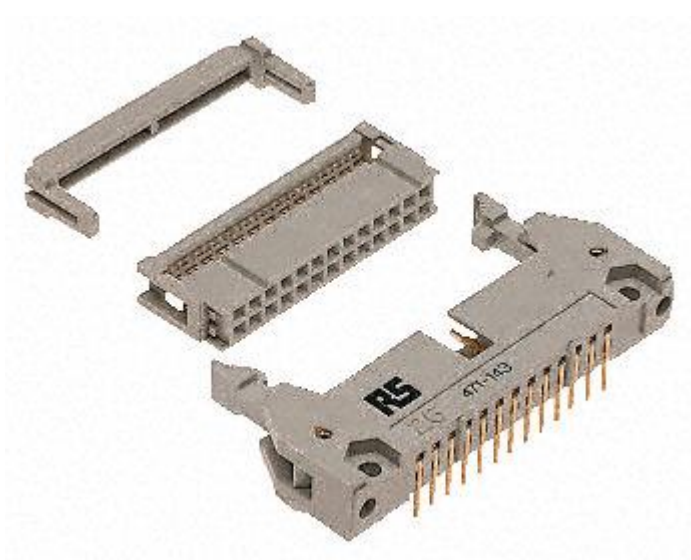

Datasheet

20 Way Universal Straight Plug, 44.70mm L

RS Stock number [471-058](#)

Specifications:

Current Rating:	1 Amp max.
Insulator Resistance:	5000M Ω min. at dc 500V
Contact Resistance:	6M ohm typical
Operating Temperature:	-55°C ~ +105°C
Housing:	30% glass filled PBT, Colour – Grey
Contacts:	Brass
Plating:	All gold flash over nickel

Position	Dimension			
	A	B	C	D
10	31.88	10.16	21.84	17.96
14	37.02	15.24	26.92	23.04
16	39.52	17.78	29.46	25.58
20	44.74	22.85	34.54	30.66
26	52.20	30.48	42.16	38.28
34	62.40	40.64	52.32	48.44
40	70.04	48.26	59.94	56.60
50	82.72	60.96	72.64	68.76
60	95.40	73.66	85.34	81.46
64	100.50	78.74	90.42	86.54