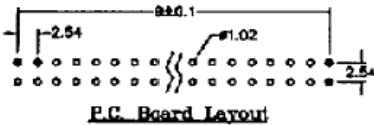

Datasheet

20 Way Universal Straight Plug, 44.70mm L

RS Stock number [471-058](#)

Specifications:

Current Rating:	1 Amp max.
Insulator Resistance:	5000M Ω min. at dc 500V
Contact Resistance:	6M ohm typical
Operating Temperature:	-55°C ~ +105°C
Housing:	30% glass filled PBT, Colour – Grey
Contacts:	Brass
Plating:	All gold flash over nickel

Position	Dimension			
	A	B	C	D
10	31.88	10.16	21.84	17.96
14	37.02	15.24	26.92	23.04
16	39.52	17.78	29.46	25.58
20	44.74	22.85	34.54	30.66
26	52.20	30.48	42.16	38.28
34	62.40	40.64	52.32	48.44
40	70.04	48.26	59.94	56.60
50	82.72	60.96	72.64	68.76
60	95.40	73.66	85.34	81.46
64	100.50	78.74	90.42	86.54