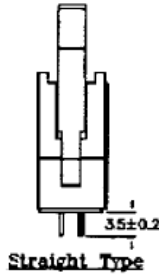

Datasheet

20 Way Universal Straight Plug, 44.70mm L

RS Stock number [471-058](#)

Specifications:

Current Rating:	1 Amp max.
Insulator Resistance:	5000M Ω min. at dc 500V
Contact Resistance:	6M ohm typical
Operating Temperature:	-55°C ~ +105°C
Housing:	30% glass filled PBT, Colour – Grey
Contacts:	Brass
Plating:	All gold flash over nickel

Position	Dimension			
	A	B	C	D
10	31.88	10.16	21.84	17.96
14	37.02	15.24	26.92	23.04
16	39.52	17.78	29.46	25.58
20	44.74	22.85	34.54	30.66
26	52.20	30.48	42.16	38.28
34	62.40	40.64	52.32	48.44
40	70.04	48.26	59.94	56.60
50	82.72	60.96	72.64	68.76
60	95.40	73.66	85.34	81.46
64	100.50	78.74	90.42	86.54