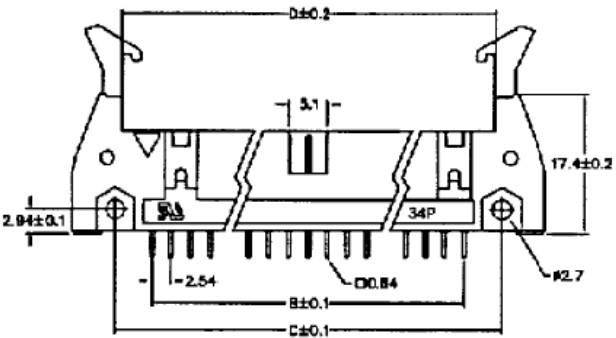

Datasheet

20 Way Universal Straight Plug, 44.70mm L

RS Stock number [471-058](#)

Specifications:

Current Rating:	1 Amp max.
Insulator Resistance:	5000M Ω min. at dc 500V
Contact Resistance:	6M ohm typical
Operating Temperature:	-55°C ~ +105°C
Housing:	30% glass filled PBT, Colour – Grey
Contacts:	Brass
Plating:	All gold flash over nickel

Position	Dimension			
	A	B	C	D
10	31.88	10.16	21.84	17.96
14	37.02	15.24	26.92	23.04
16	39.52	17.78	29.46	25.58
20	44.74	22.85	34.54	30.66
26	52.20	30.48	42.16	38.28
34	62.40	40.64	52.32	48.44
40	70.04	48.26	59.94	56.60
50	82.72	60.96	72.64	68.76
60	95.40	73.66	85.34	81.46
64	100.50	78.74	90.42	86.54