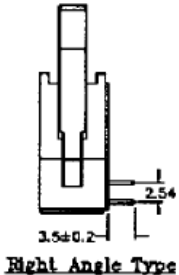

Datasheet

20 Way Universal Straight Plug, 44.70mm L

RS Stock number [471-058](#)

Specifications:

Current Rating:	1 Amp max.
Insulator Resistance:	5000M Ω min. at dc 500V
Contact Resistance:	6M ohm typical
Operating Temperature:	-55°C ~ +105°C
Housing:	30% glass filled PBT, Colour – Grey
Contacts:	Brass
Plating:	All gold flash over nickel

Position	Dimension			
	A	B	C	D
10	31.88	10.16	21.84	17.96
14	37.02	15.24	26.92	23.04
16	39.52	17.78	29.46	25.58
20	44.74	22.85	34.54	30.66
26	52.20	30.48	42.16	38.28
34	62.40	40.64	52.32	48.44
40	70.04	48.26	59.94	56.60
50	82.72	60.96	72.64	68.76
60	95.40	73.66	85.34	81.46
64	100.50	78.74	90.42	86.54