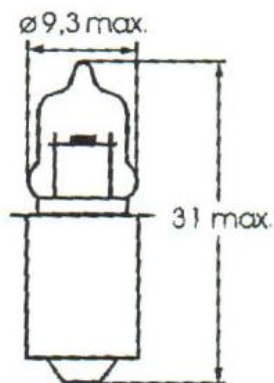

### P13.5s Filament Indicator Lamp

RS Stock number 655-9182

#### Dimensions: (mm)

Structure		Design Characteristics	
Bulb Type	T9x30	Voltage	6V
Bulb Diameter	9.3Max	Amperage	700mA <sub>+10%</sub>
Length	31.0Max	Gas Type	Halogen Gas- Filled
Base Type	P13.5s	Life Hours	25Hours
		MSCP	6.77CP <sub>+20%</sub>