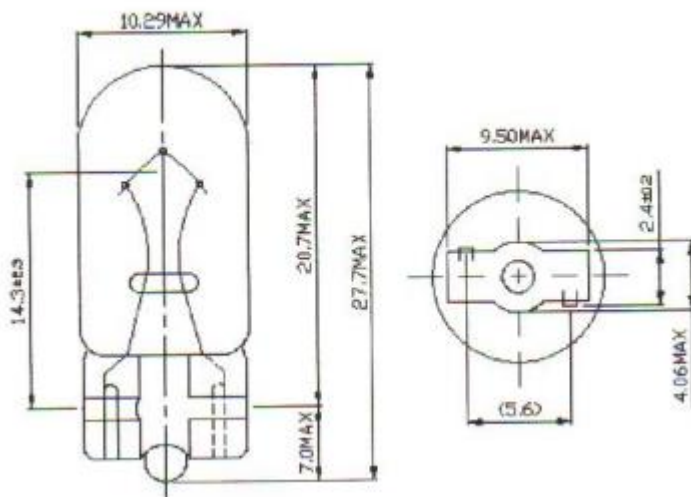

Datasheet

Wedge Filament Indicator Lamp, Clear, 24 V, 83 mA, 5000h

RS Stock number [655-9794](#)

Dimensions: mm

Specifications

Structure

- Bulb Type: T3 1/4
- Bulb Diameter: $\varnothing 10.29$ Max
- Length: 27.7 Max
- Base Type: Wedge Base

Design Characteristics

- Voltage: 24V
- Amperage: 83mA \pm 10%
- Filament Type: Vacuum Type
- Luminous Flux: 9Lm \pm 20%
- Life Hours: 5000hrs