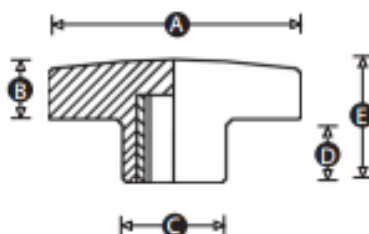

Datasheet

Stock No: 702-7721

RS Pro Thermoplastic Knob, M12 x 18

Material

High impact resistant thermoplastic

Standard colour

Black

Finish

Matt

Female insert material

Steel or stainless steel

Part No.	A	B	C	D	E	Thread size	Material	Insert material
7027715	38	11	16	12	23	M8	Polypropylene	Steel
7027718	50	11	20	15	26	M8	Polypropylene	Steel
7027740	50	11	20	15	26	M8	Polypropylene	Stainless steel
7027759	50	11	20	15	26	M10	Polypropylene	Stainless steel
7027712	60	14	24	15	29	M10	Polypropylene	Steel
7027721	60	14	24	15	29	M12	Polypropylene	Steel
7027752	60	14	24	15	29	M12	Polypropylene	Stainless steel