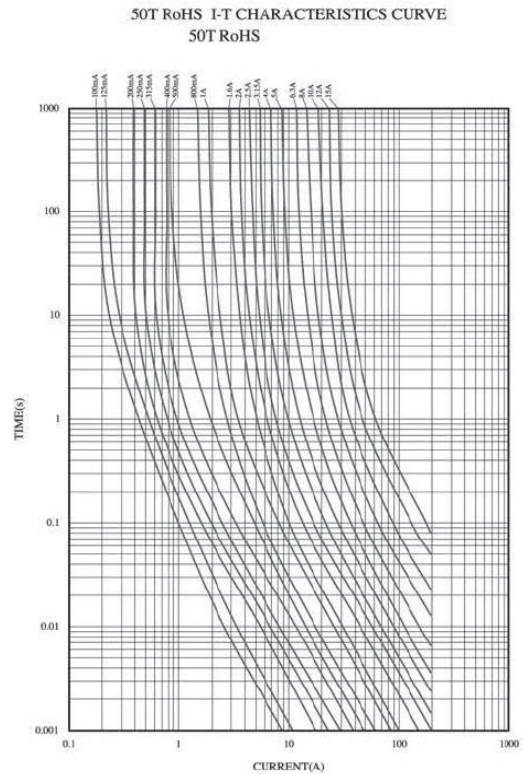

## FUSE 15A 5X20MM 19195

RS Stock number [611-0030](#)

## Specification

BREAKING CAPACITY:  
35A OR 10I<sub>n</sub> WHICHEVER IS GREATER

### ELECTRICAL CHARACTERISTICS:

RATING		BLOWING TIME	
		32-100mA	125mA-15A
2.1In	Max	2min	2min
	Min	200ms	600ms
2.75In	Max	10sec	10sec
	Min	40ms	150ms
4In	Max	3sec	3sec
	Min	10ms	20ms
10In	Max	300ms	300ms