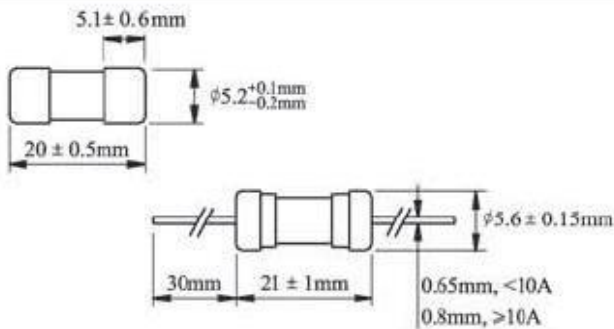

## FUSE 15A 5X20MM 19195

RS Stock number [611-0030](#)

## Specification

BREAKING CAPACITY:  
35A OR 10I<sub>n</sub> WHICHEVER IS GREATER

### ELECTRICAL CHARACTERISTICS:

RATING		BLOWING TIME	
		32-100mA	125mA-15A
2.1In	Max	2min	2min
	Min	200ms	600ms
2.75In	Max	10sec	10sec
	Min	40ms	150ms
4In	Max	3sec	3sec
	Min	10ms	20ms
10In	Max	300ms	300ms