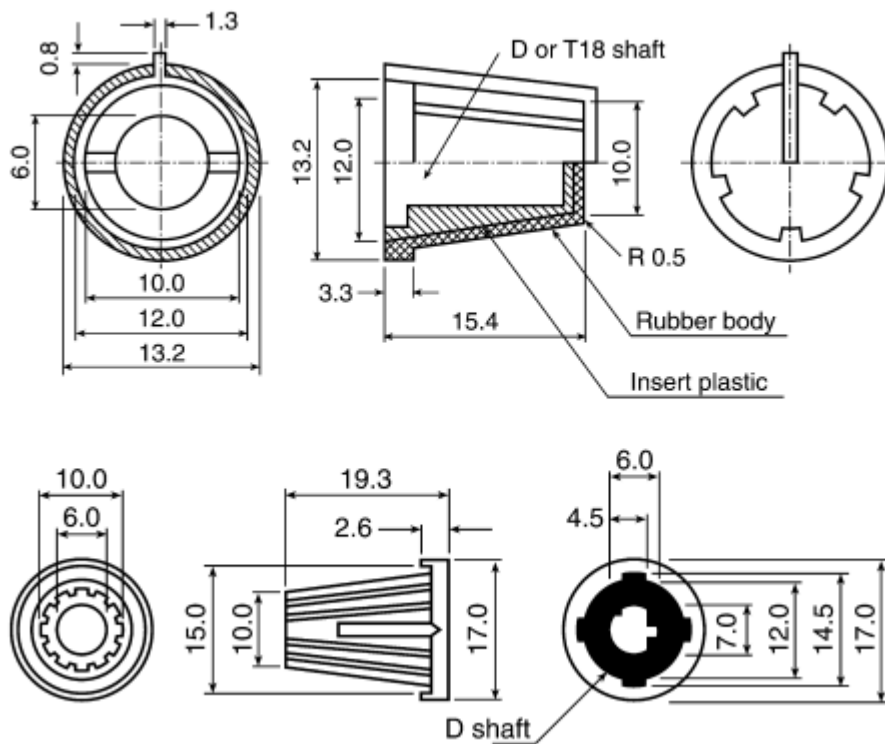

Datasheet

RS Grey 13mm Potentiometer Knob with a White Indicator, 6mm Shaft

RS Stock [467-5901](#)

Dimensions: mm

Specifications

Body Colour: Grey

Indicator Colour: White

Knob Diameter: 13mm

Knob Height: 17mm

Knob Type: Push On Knob

Shaft Size: 6mm