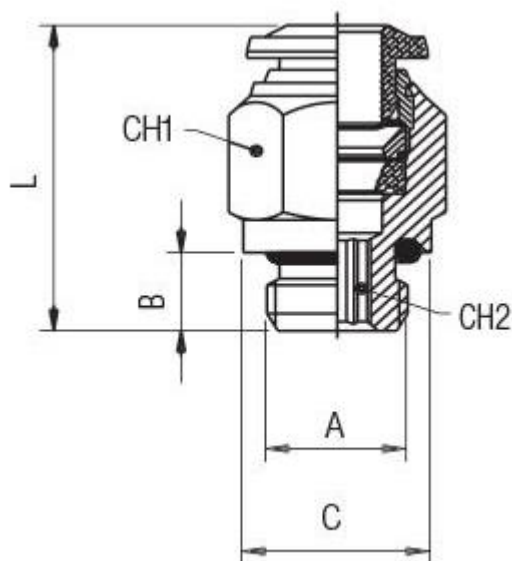

## Mechanical Specifications

<b>Connection Type</b>	Threaded, Tube
<b>Hose Barb Connection</b>	4mm
<b>Coupling Gender</b>	Male
<b>Threaded Connection</b>	1/8 in Male
<b>Thread Size</b>	1/8in
<b>Hose Barb Connection</b>	4mm
<b>Mounting Hole Diameter</b>	13mm
<b>Wrench Size1</b>	10
<b>Wrench Size2</b>	2
<b>Length</b>	21mm

## Similar Products

Parameters	2312742	2312745
Brand	RS PRO	RS PRO
Connection Type	Threaded, Tube	Threaded, Tube
Hose Barb Connection	4mm	6mm
Coupling Gender	Male	Male
Threaded Connection	M5 Male	1/8 in Male
Thread Size	M5mm	1/8in
Hose Barb Connection	8	6mm
Mounting Hole Diameter	10	13mm
Wrench Size1	2	13
Wrench Size2	21mm	4
Length	Threaded, Tube	23.5mm