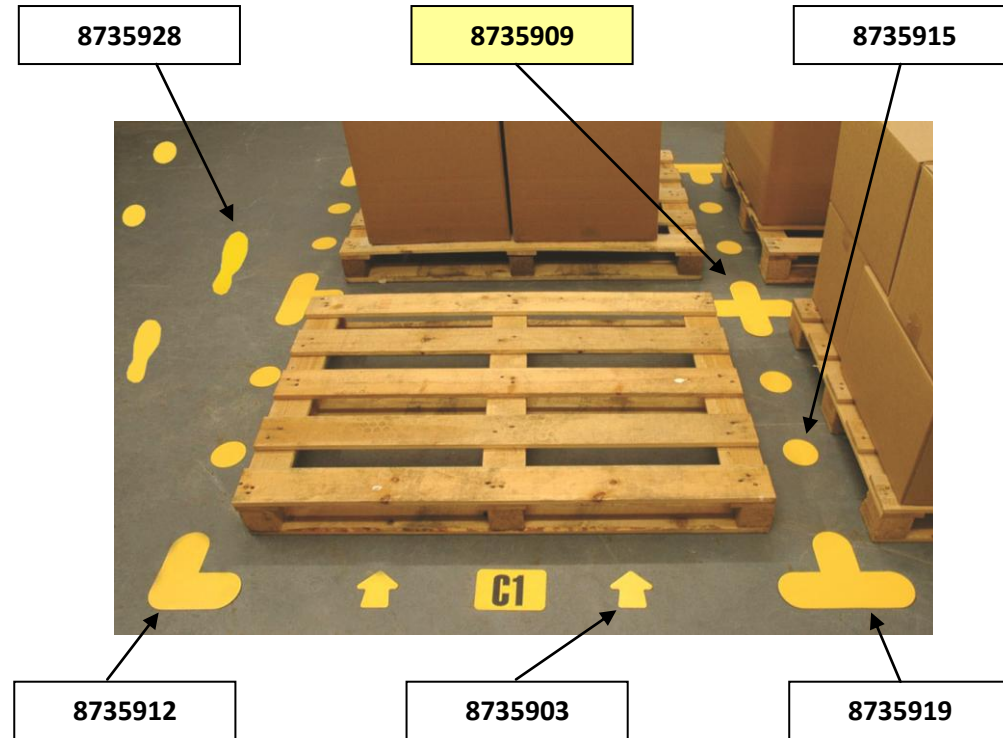

Datasheet

RS Stock No. 8735909

+ Shaped Floor Sign, 300x300mm, 10 Pack

- Highlight walkways, fork truck routes and pallet positions on the warehouse floor
- Tough PVC with aggressive adhesive backing
- Mark block stack pallet areas quickly and effectively with no mess
- Designed to withstand everyday warehouse traffic
- Suitable for clean, flat, sealed surfaces
- Packs available in Yellow, Red, Blue, Green, Black and White

Description	Size (mm)	(Pack Qty)	RS Stock No
+ Shaped Floor Sign,300x300mm	L300 x W300	10	8735909
Arrow Shaped Floor Sign,90mm	H90	100	8735903
L Shaped Floor Sign,200x200mm	L200 x W200	10	8735912
Circle Shaped Floor Sign,90mm	90 DIA	100	8735915
T Shaped Floor Sign,200x300mm	L200 x W300	10	8735919
Feet Shaped Floor Sign,300x100mm	L300 x W100	10	8735928