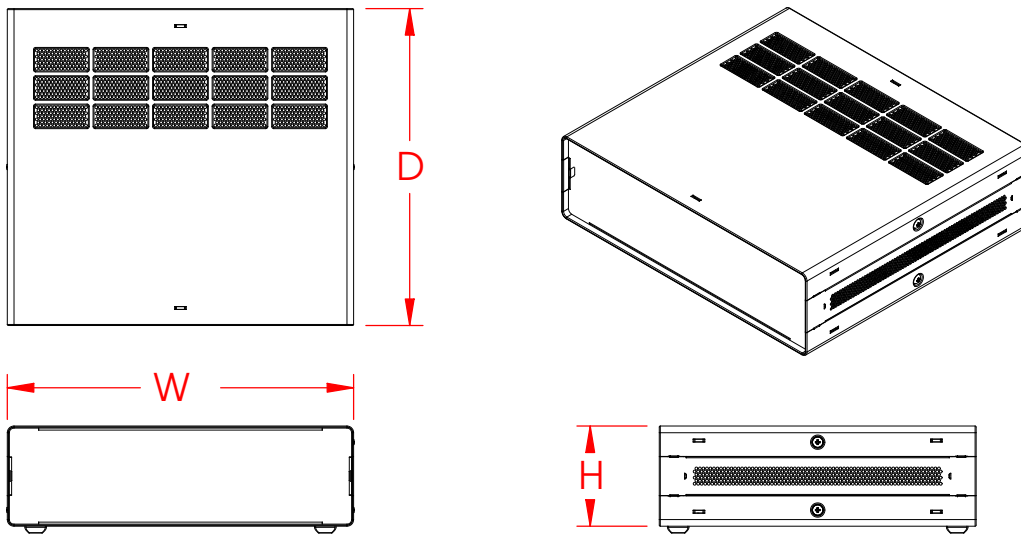

INSTALLATION MANUAL USER GUIDE SAC SYSTEM ENCLOSURE

Item	Description	Material	Qty.
1	TOP BOTTOM COVER	SPCC-SD 0.90 mm.	2
2	SIDE FRAME	SPCC-SD 0.90 mm.	2
3	FRONT-REAR PANEL	AL.1100 1.20 mm.	2
4	RUBBER FOOT	RUBBER	4
5	UMBRELLA PHILIPS SCREW M4-8	STEEL	4
6	GENERAL PURPOSE BAR (Option)	SPCC-SD 0.90 mm.	2

AVAILABLE DIMENSIONS : SAC SYSTEM ENCLOSURE
H x D x W x 1.5U,2U,3U,4U,5U

RS P/N	(H x D x W) Enclosure	Vender P/N
7545951	1.5Ux178Dx305W Electronic Enclosure	SAC1.5D1W2
7545957	1.5Ux178Dx203W Electronic Enclosure	SAC1.5D1W1
7545960	1.5Ux178Dx432W Electronic Enclosure	SAC1.5D1W3
7545963	1.5Ux279Dx203W Electronic Enclosure	SAC1.5D2W1
7545967	1.5Ux279Dx305W Electronic Enclosure	SAC1.5D2W2
7545973	2Ux178Dx305W Electronic Enclosure	SAC2.0D1W2
7545976	1.5Ux279Dx432W Electronic Enclosure	SAC1.5D2W3
7545979	2Ux178Dx203W Electronic Enclosure	SAC2.0D1W1
7545982	2Ux178Dx432W Electronic Enclosure	SAC2.0D1W3
7545985	2Ux279Dx305W Electronic Enclosure	SAC2.0D2W2
7545989	2Ux279Dx432W Electronic Enclosure	SAC2.0D2W3
7545991	3Ux178Dx432W Electronic Enclosure	SAC3.0D1W3
7545995	3Ux279Dx203W Electronic Enclosure	SAC3.0D2W1
7545998	3Ux178Dx305W Electronic Enclosure	SAC3.0D1W2
7546001	3Ux279Dx432W Electronic Enclosure	SAC3.0D2W3
7546005	4Ux178Dx305W Electronic Enclosure	SAC4.0D1W2
7546008	3Ux279Dx305W Electronic Enclosure	SAC3.0D2W2
7546011	4Ux279Dx305W Electronic Enclosure	SAC4.0D2W2
7546014	4Ux178Dx432W Electronic Enclosure	SAC4.0D1W3
7546017	4Ux279Dx203W Electronic Enclosure	SAC4.0D2W1
7546020	4Ux279Dx432W Electronic Enclosure	SAC4.0D2W3
7546023	5Ux279Dx203W Electronic Enclosure	SAC5.0D2W1
7546027	5Ux279Dx305W Electronic Enclosure	SAC5.0D2W2
7546036	5Ux279Dx432W Electronic Enclosure	SAC5.0D2W3