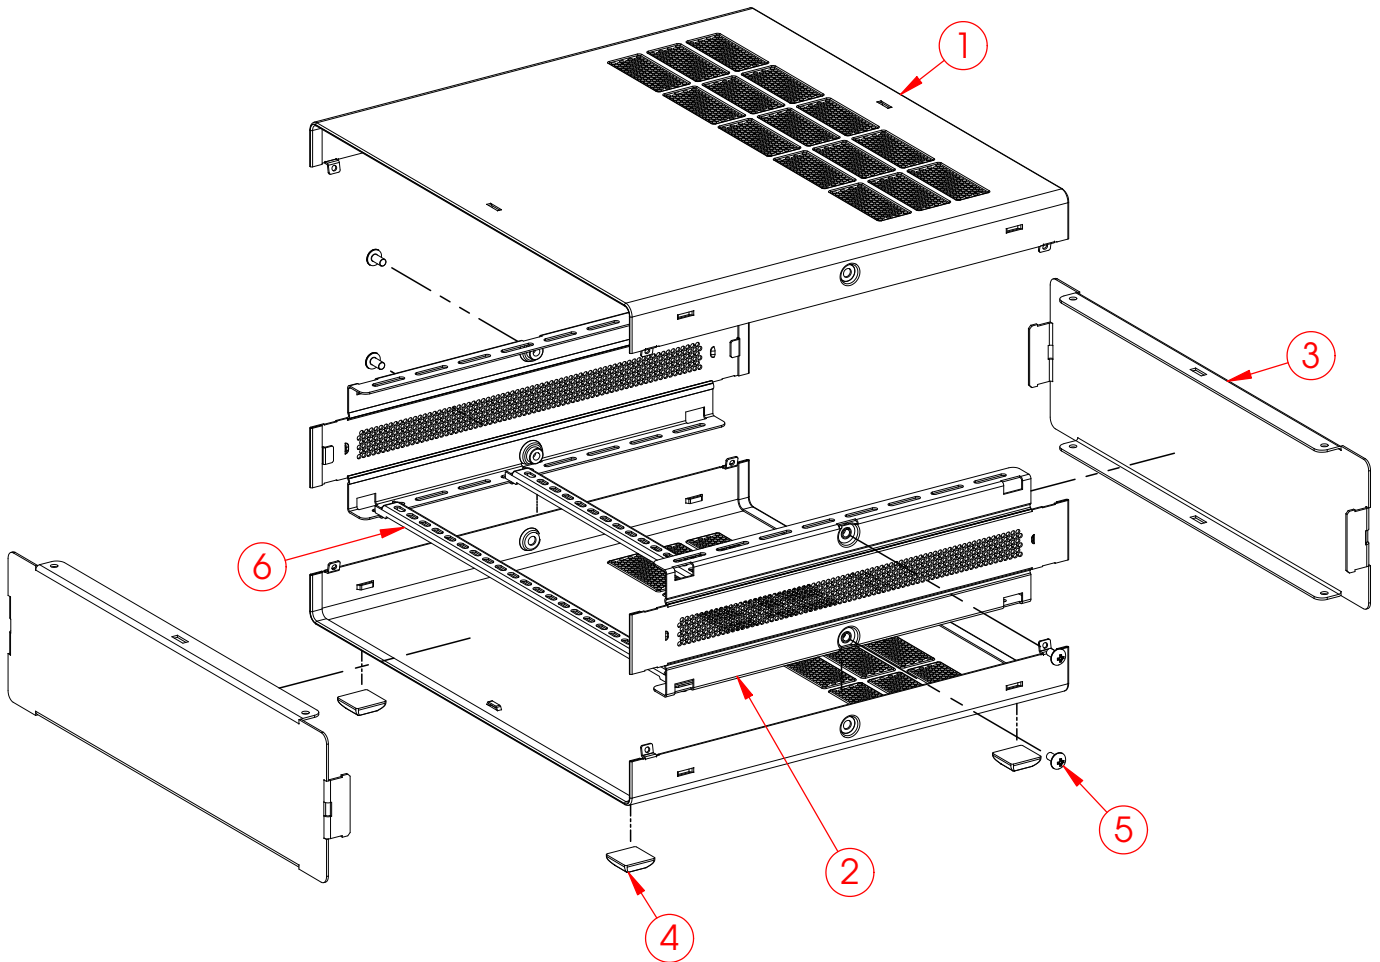

INSTALLATION MANUAL USER GUIDE SAC SYSTEM ENCLOSURE

Item	Description	Material	Qty.
1	TOP BOTTOM COVER	SPCC-SD 0.90 mm.	2
2	SIDE FRAME	SPCC-SD 0.90 mm.	2
3	FRONT-REAR PANEL	AL.1100 1.20 mm.	2
4	RUBBER FOOT	RUBBER	4
5	UMBRELLA PHILIPS SCREW M4-8	STEEL	4
6	GENERAL PURPOSE BAR (Option)	SPCC-SD 0.90 mm.	2

AVAILABLE DIMENSIONS : SAC SYSTEM ENCLOSURE
H x D x W x 1.5U,2U,3U,4U,5U

RS P/N	(H x D x W) Enclosure	Vender P/N
7545951	1.5Ux178Dx305W Electronic Enclosure	SAC1.5D1W2
7545957	1.5Ux178Dx203W Electronic Enclosure	SAC1.5D1W1
7545960	1.5Ux178Dx432W Electronic Enclosure	SAC1.5D1W3
7545963	1.5Ux279Dx203W Electronic Enclosure	SAC1.5D2W1
7545967	1.5Ux279Dx305W Electronic Enclosure	SAC1.5D2W2
7545973	2Ux178Dx305W Electronic Enclosure	SAC2.0D1W2
7545976	1.5Ux279Dx432W Electronic Enclosure	SAC1.5D2W3
7545979	2Ux178Dx203W Electronic Enclosure	SAC2.0D1W1
7545982	2Ux178Dx432W Electronic Enclosure	SAC2.0D1W3
7545985	2Ux279Dx305W Electronic Enclosure	SAC2.0D2W2
7545989	2Ux279Dx432W Electronic Enclosure	SAC2.0D2W3
7545991	3Ux178Dx432W Electronic Enclosure	SAC3.0D1W3
7545995	3Ux279Dx203W Electronic Enclosure	SAC3.0D2W1
7545998	3Ux178Dx305W Electronic Enclosure	SAC3.0D1W2
7546001	3Ux279Dx432W Electronic Enclosure	SAC3.0D2W3
7546005	4Ux178Dx305W Electronic Enclosure	SAC4.0D1W2
7546008	3Ux279Dx305W Electronic Enclosure	SAC3.0D2W2
7546011	4Ux279Dx305W Electronic Enclosure	SAC4.0D2W2
7546014	4Ux178Dx432W Electronic Enclosure	SAC4.0D1W3
7546017	4Ux279Dx203W Electronic Enclosure	SAC4.0D2W1
7546020	4Ux279Dx432W Electronic Enclosure	SAC4.0D2W3
7546023	5Ux279Dx203W Electronic Enclosure	SAC5.0D2W1
7546027	5Ux279Dx305W Electronic Enclosure	SAC5.0D2W2
7546036	5Ux279Dx432W Electronic Enclosure	SAC5.0D2W3