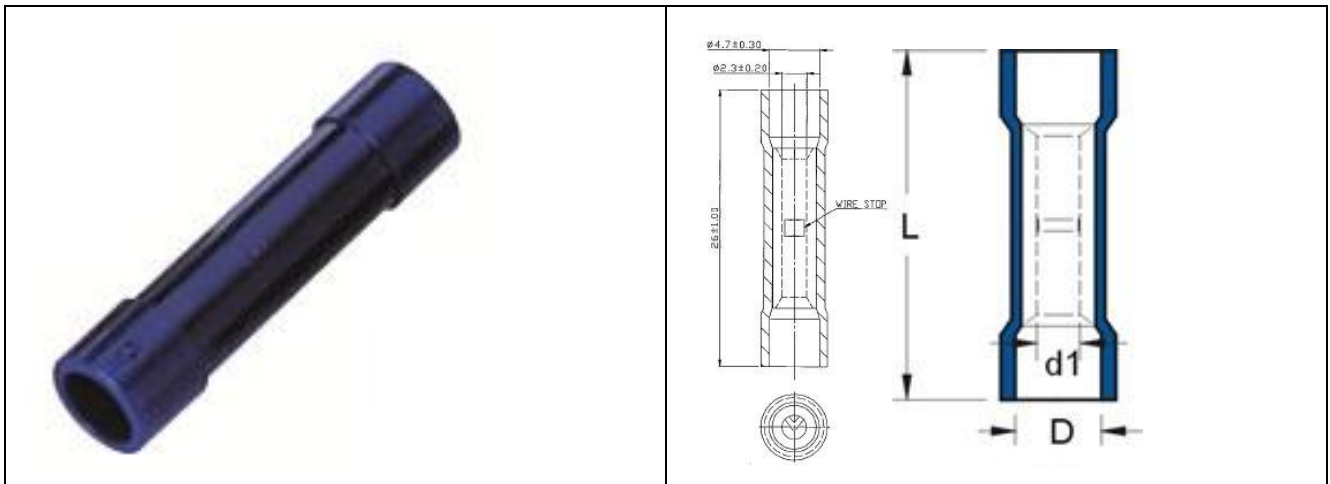

EN

Datasheet

RS PRO PC-INSULATED (FLARED) BUTT SPLICE CONNECTORS

Stock number: 178-7243

MAXIMUM ELECTRIC CURRENT:

A.W.G.	16	14
AMP.	18	30

MAXIMUM ELECTRICAL RATING: 125° C 600 VOLTS MAX.

INSULATION MATERIAL: PC

TERMINAL MATERIAL: COPPER TUBULAR

SURFACE TREATMENT: TIN PLATED

INSULATION COLOR: DARK BLUE

WIRE RANGE A.W.G. mm ²	ITEM NO.	DIMENSION inch(mm)		
		L	D	d1
16-14 A.W.G.	178-7243	1.024	0.185	0.091
1.5-2.5 mm ²		26	4.7	2.3