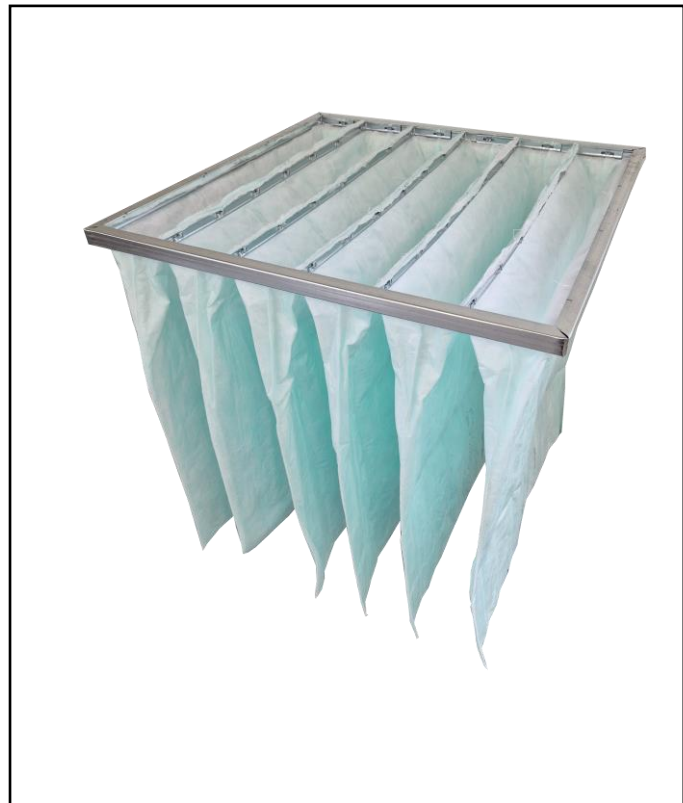

## FEATURES

- 100% Polyester Filter Media
- Dual-Layer Media
- Conical Stitched Pockets for optimal airflow
- Rolled Safety Edge to Frame
- Hydrophobic Media
- Fire Retardant
- Low Price
- ePM10 Filter

## RS PRO Ecoflow M6 Filter 12 X 12 X 24

RS Stock No.: 2551093

RS Professionally Approved Products bring to you professional quality parts across all product categories. Our product range has been tested by engineers and provides a comparable quality to the leading brands without paying a premium price.

## Product Description

The Ecoflow, fire rated range of bag filters are used widely in government buildings, hospitals and other sensitive areas. This grade of filter is suitable for air condition to offices, theatres, computer rooms and spray booths.

## General Specifications

Filter Size Actual HxWxD (mm)	287 x 287 x 600 mm
Header Depth	20 mm
Number of Pockets	3
Grade EN779:2012	M6
Filter Class ISO 16890	ePM10 > 70%
Rated Capacity	525 m <sup>3</sup> /hr
Energy Rating	E
Initial Pressure Drop	65 Pa
Final Pressure Drop*	165 Pa
*Final Recommended Pressure Drop to EN13053:2019	
Maximum Operating Temperature 80C	