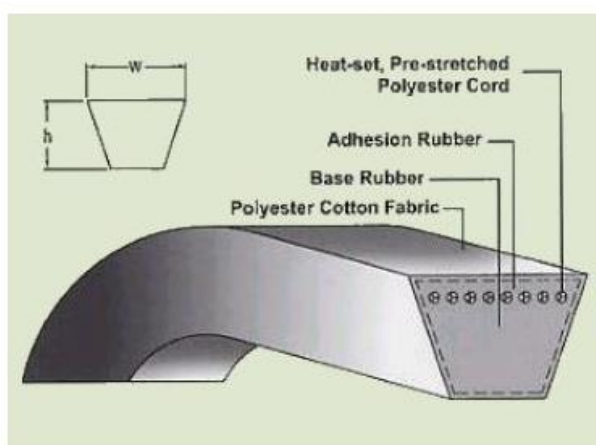

## PET, Rubber Vee Friction Belt, belt section B

RS Stock number 471-871

# B Section Classical Wrapped Vee Belts

to API 1B, RMA IP 20, DIN 2215, ISO 4184 & BS3790

Dimensions  
w x h (mm)

17 x 11

Min. Pulley  
Diam.  
PCD (mm)

125

Std. Belt  
Lengths (mm)

650 - 7040

### RS Z, A & B Section Belts

Special compounded stiff-yet-flex-crack resistant base

High modulus low stretch (hmls) polyester cords and length stabilisation process resulting in low stretch and maximum life