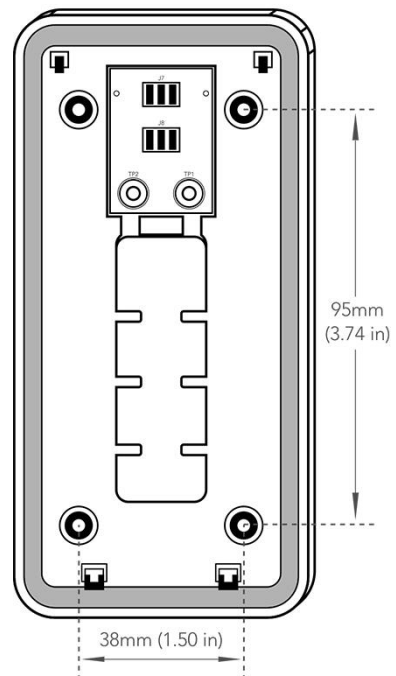

Features & Benefits:

- NO MONTHLY SUBSCRIPTION
- WIFI/Wireless (rechargeable battery)
- 2 Way Audio
- Motion Alert on Your Mobile Phone
- DIY Install

Dimensional line drawings

Quality Standards:

CE

FCC

ROHS