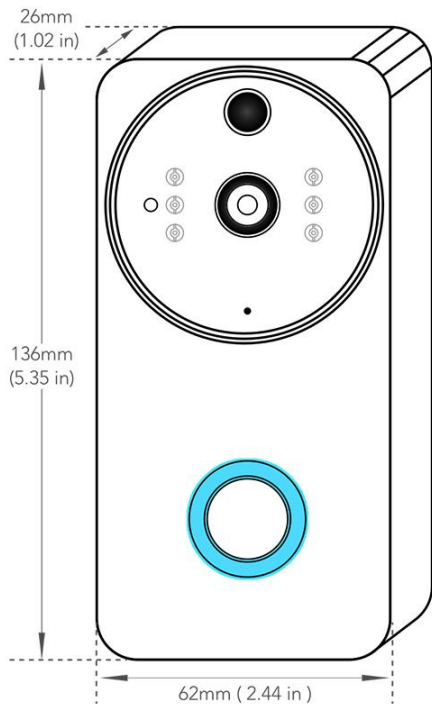

Features & Benefits:

- NO MONTHLY SUBSCRIPTION
- WIFI/Wireless (rechargeable battery)
- 2 Way Audio
- Motion Alert on Your Mobile Phone
- DIY Install

Dimensional line drawings

Quality Standards:

CE

FCC

ROHS