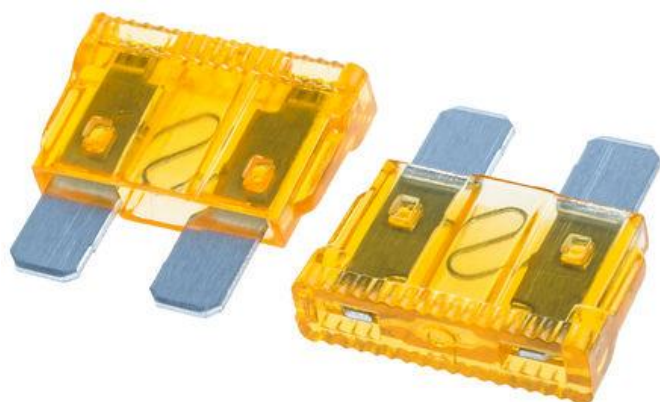

Datasheet

RS Pro 5A Tan Automotive Blade Fuse

Specifications:

Ampere Rating	Body Colour
2A	Blackish Green
3A	Violet
4A	Pink
5A	Tan
7.5A	Brown
10A	Red
15A	Light Blue
20A	Yellow
25A	Natural
30A	Green
35A	Purple

Features:

- Automotive Fuse
- Many kinds of automotive fuse.
- Current rating:10mA~60A.
- Voltage rating:32Vdc
- Excellent inrush current withstanding capability
- Excellent withstand capacity for thermal and mechanic shock
- Operating temperature range: -55°C to +125°C
- Transparent Body