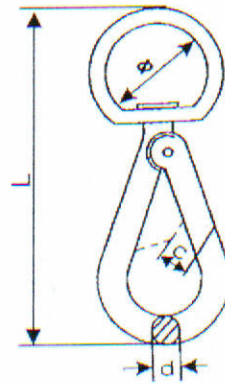

### Features and Benefits

- Sizes are link diameter x O/A length
- Spring hooks
- Comes in zinc plated steel finish

### Specifications:

Finish	Bright Zinc Plated
Link Diameter	6.5 mm
Link Length	64 mm
Material	Steel
Type	Chain Link

# Spring Hooks

R.S. Reference Number	O-J	Dimensions mm			Finish
		L	C	φ	
470-743	SPC055Z	56	5.5	7.5	Bright Zinc Plated
470-777	SPC060Z	64	6.5	9	Bright Zinc Plated
470-771	SPC080Z	83	10.5	12.5	Bright Zinc Plated
470-733	SPC090Z	101	11	14	Bright Zinc Plated

# Swivel Spring Hooks

R.S. Reference Number	O-J	Dimensions mm				Finish
		L	d	c	φ	
470-755	SPS055Z	66	5.5	6	15.5	Bright Zinc Plated
470-765	SPS060Z	75	5.8	7	15.5	Bright Zinc Plated
N/A	SPS080Z	88	6.7	7	20	Bright Zinc Plated
470-761	SPS090Z	102	7.9	9	22	Bright Zinc Plated
470-749	SPS100Z	108	8.8	11	24	Bright Zinc Plated
470-759	SPS115Z	115	9.4	11	24	Bright Zinc Plated