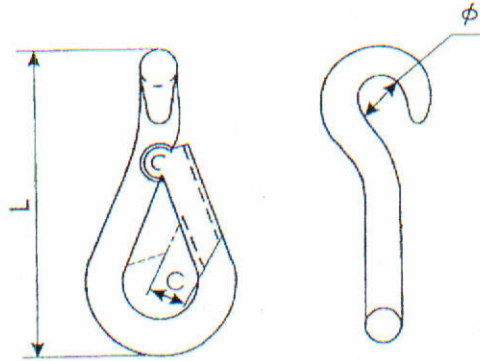

### Product Details

RS Pro chain link is made of steel with zinc plated finish.

### Features and Benefits

- Sizes are link diameter x O/A length
- Spring hooks
- Comes in zinc plated steel finish

### Specifications:

Finish	Bright Zinc Plated
Link Diameter	6.5 mm
Link Length	64 mm
Material	Steel
Type	Chain Link

# Spring Hooks

R.S. Reference Number	O-J	Dimensions mm			Finish
		L	C	φ	
470-743	SPC055Z	56	5.5	7.5	Bright Zinc Plated
470-777	SPC060Z	64	6.5	9	Bright Zinc Plated
470-771	SPC080Z	83	10.5	12.5	Bright Zinc Plated
470-733	SPC090Z	101	11	14	Bright Zinc Plated