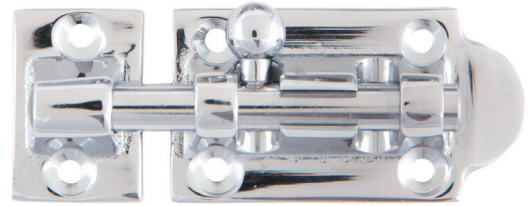

## Chrome Plated Brass Barrel Bolt

### Description

Two-part locking chrome plated barrel bolt

### Material

Chrome plated brass

### Finish

Polished

Part No.	A1	A2	B	C	D	E	F
3682908	52	20	29	19	30	-	6.5