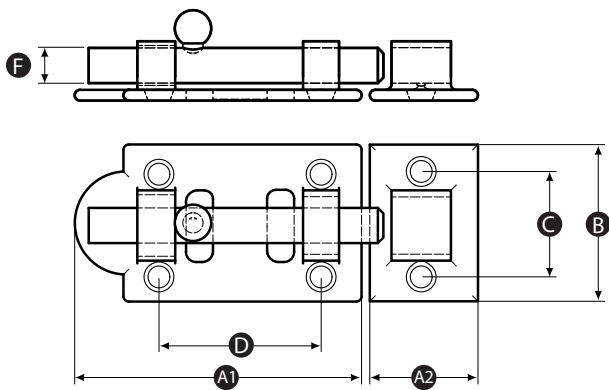

Chrome Plated Brass Barrel Bolt

Description

Two-part locking chrome plated barrel bolt

Material

Chrome plated brass

Finish

Polished

Part No.	A1	A2	B	C	D	E	F
3682908	52	20	29	19	30	-	6.5