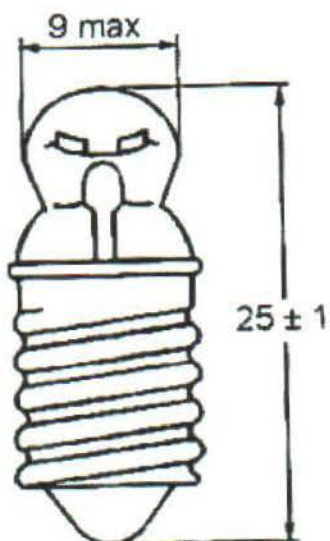

### Specifications:

Current Rating	300 mA
Diameter	9 mm
Lamp Base	E10
Length	25 mm
Lens Colour	Clear
Life Hours	18 h
Luminosity	4.2 lm
Voltage Rating	2.2 V

RS Stock No.	106290
--------------	--------

*DRAWING - I*

Unit : mm

1. Structure	Bulb Type	Near-Far Brilliant
	Bulb Diameter	Ø9.0Max.
	Length	25±1.0Max
	Base Type	E10 X 13.
2. Design Characteristics	Voltage	2.2V
	Amperage	300mA±10%
	Filament Type	Vacuum type
	Luminous Flux	4.2Lm±20%
	Life Hours	18Hrs