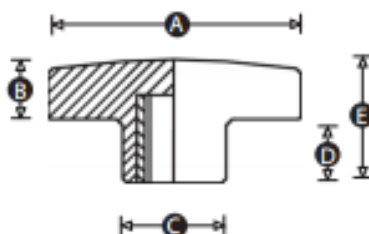

Datasheet

Stock No: 702-7740

RS Pro Thermoplastic Knob, M8 x 15

Material

High impact resistant thermoplastic

Standard colour

Black

Finish

Matt

Female insert material

Steel or stainless steel

Part No.	A	B	C	D	E	Thread size	Material	Insert material
7027715	38	11	16	12	23	M8	Polypropylene	Steel
7027718	50	11	20	15	26	M8	Polypropylene	Steel
7027740	50	11	20	15	26	M8	Polypropylene	Stainless steel
7027759	50	11	20	15	26	M10	Polypropylene	Stainless steel
7027712	60	14	24	15	29	M10	Polypropylene	Steel
7027721	60	14	24	15	29	M12	Polypropylene	Steel
7027752	60	14	24	15	29	M12	Polypropylene	Stainless steel