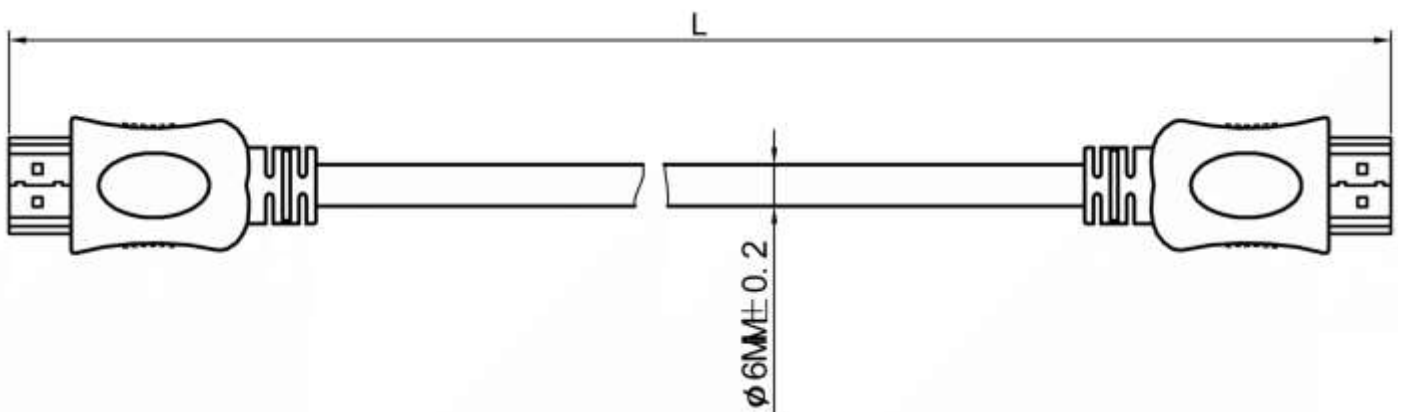

Datasheet

RS PRO 1.5mtr HDMI M-M High Speed with Ethernet Cable - Black

Stock number: 2206486

EN

The RSPRO 0.5 metre male to male HDMI cable which has a black PVC jack and an outer diameter of 6mm. The connectors have a gold flash covering to prevent corrosion.

The connector hoods are also made of black PVC with a small foot print of 19.44mm wide and 11mm high, and have a strain relief to prevent the jacket splitting around the boot.

HDMI is possibly the most common display connection on the market which can be found on devices ranging from PC's, Bluray players, games consoles and more.

1. CABLE: 30AWG[(0.254MM BC*1P+FAM)*5PCS +0.254MM BC*5C+AL+0.254MM BC+PVC6.0MM]
OUTER JACKET BLACK IN COLOR OD:6.0MM±0.2mm
2. HOOD: MOLDING TYPE,BLACK IN COLOR
3. CABLE ELECTRICAL TEST:
100% OPEN SHORT & MISS WIRE TEST.
4. PACKING: 1PC/POLYBAG