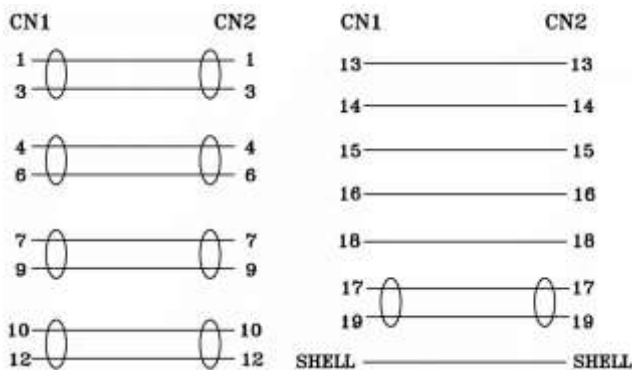

Datasheet

RS PRO 1.5mtr HDMI M-M High Speed with Ethernet Cable - Black

Stock number: 2206486

EN

The RSPRO 0.5 metre male to male HDMI cable which has a black PVC jack and an outer diameter of 6mm. The connectors have a gold flash covering to prevent corrosion.

The connector hoods are also made of black PVC with a small foot print of 19.44mm wide and 11mm high, and have a strain relief to prevent the jacket splitting around the boot.

HDMI is possibly the most common display connection on the market which can be found on devices ranging from PC's, Bluray players, games consoles and more.

1. CABLE: 30AWG[(0.254MM BC*1P+FAM)*5PCS +0.254MM BC*5C+AL+0.254MM BC+PVC6.0MM]
OUTER JACKET BLACK IN COLOR OD:6.0MM±0.2mm
2. HOOD: MOLDING TYPE,BLACK IN COLOR
3. CABLE ELECTRICAL TEST:
100% OPEN SHORT & MISS WIRE TEST.
4. PACKING: 1PC/POLYBAG