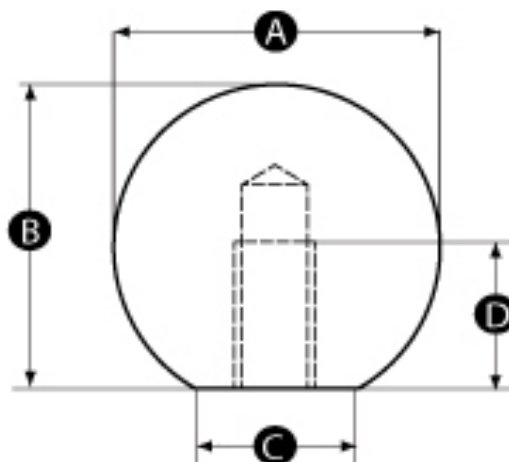

Datasheet

Push-fit Polished Stainless Steel Ball Knob

RS Stock No: 1443645

Specification

Material: Stainless steel - 304

Finish: Highly polished

Bore: Push-fit assembly

Stock no	A	B	C	D	Bore size (mm) - H7 Tolerance
1443639	16	15	8	10	4
1443640	16	15	8	10	5
1443641	20	18	12	12	5
1443642	20	18	12	12	6
1443643	25	23	15	16	6
1443644	25	23	15	16	8
1443645	32	29	18	20	6
1443646	32	29	18	20	8
1443648	38	35	22	24	6
1443649	38	35	22	24	8
1443647	38	35	22	24	10
1443650	44	37	32	28	10