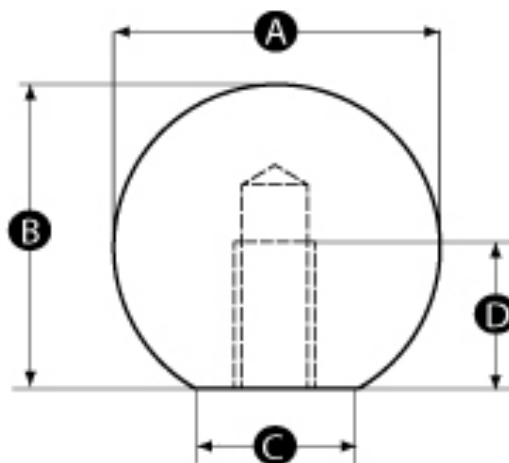

Datasheet

Push-fit Polished Stainless Steel Ball Knob

RS Stock No: 1443649

Specification

Material: Stainless steel - 304

Finish: Highly polished

Bore: Push-fit assembly

Stock no	A	B	C	D	Bore size (mm) - H7 Tolerance
1443639	16	15	8	10	4
1443640	16	15	8	10	5
1443641	20	18	12	12	5
1443642	20	18	12	12	6
1443643	25	23	15	16	6
1443644	25	23	15	16	8
1443645	32	29	18	20	6
1443646	32	29	18	20	8
1443648	38	35	22	24	6
1443649	38	35	22	24	8
1443647	38	35	22	24	10
1443650	44	37	32	28	10