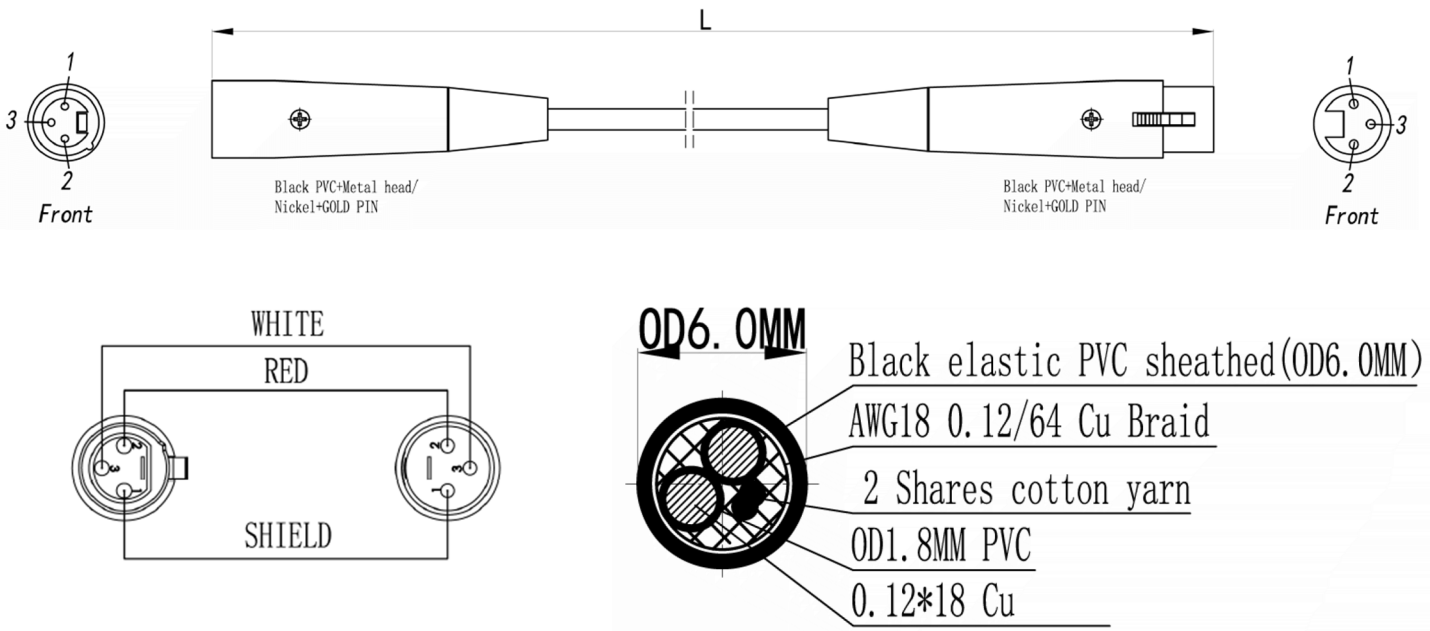

Datasheet

RS PRO 6m XLR Male to Female Cable, Silver Connectors

Stock number: 192-4437

EN

The RS PRO 6 metre, XLR extension cable has a jack plug to a socket both with metal boots.

The connectors are nickel and have a strain relief to help avoid the cable splitting around the edge of the boot. The cable flex is made of 18 AWG copper wire and has a copper braid for extra shielding. The cable flex has a black PVC jacket and an outer diameter pf 6mm.

XLR cables are generally use for sound, video and lighting equipment.