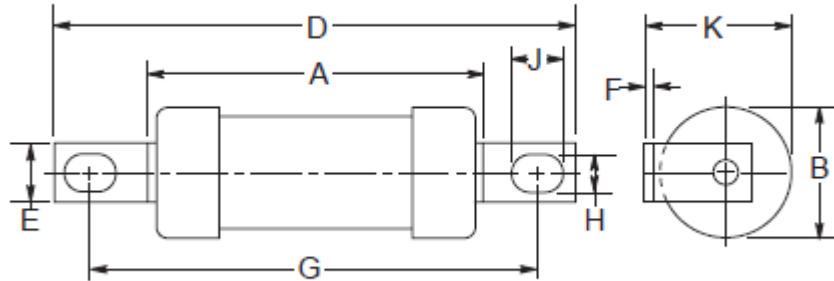

Datasheet

Industrial HRC Fuse

RS Stock number 521-2680

Dimensional Data:

Dimensions - mm

S/N	Amp Rating	Pre-arcing	Total @ 415V	Total @ 550V	Nom Watts Loss	Rated Voltage (AC)	A	B	D	E	F	G	H	J	K
521-2680	63	7000	18,800	25,700	5.6	550	58.0	21.0	109.5	14.3	3.20	94.0	8.7	11.0	24.5
521-2696	80	13,000	35,200	50,000	7.2	550	58.0	21.0	109.5	14.3	3.20	94.0	8.7	11.0	24.5
521-2703	100	25,000	76,500	95,600	8.5	550	58.0	21.0	109.5	14.3	3.20	94.0	8.7	11.0	24.5