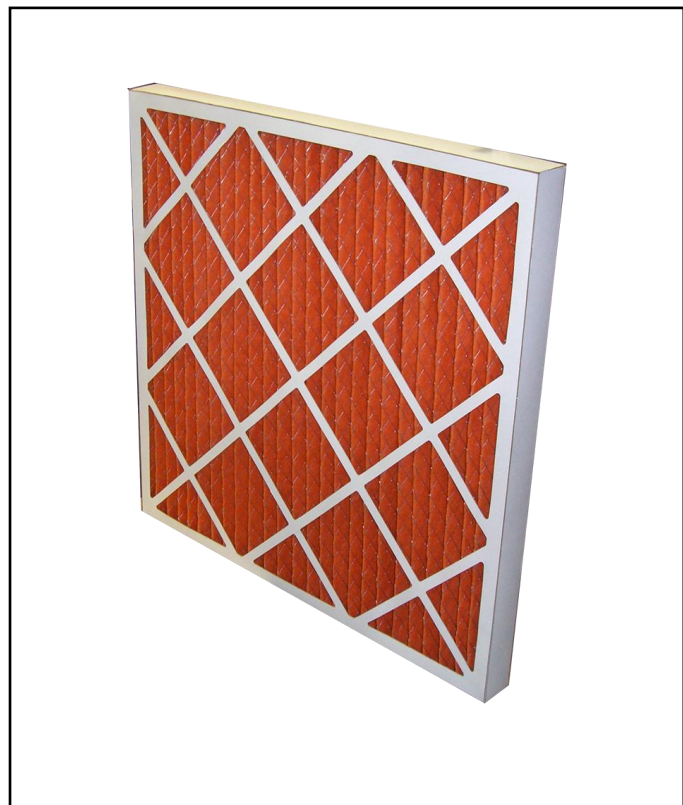

FEATURES

- Water Resistant Frame
- Strong Media Support mesh
- Hydrophobic Filter media

RS PRO Vline Gold 20x16x2

RS Stock No.: 2560543

RS Professionally Approved Products bring to you professional quality parts across all product categories. Our product range has been tested by engineers and provides a comparable quality to the leading brands without paying a premium price.

Product Description

This Super Capacity pleated panel filter is designed to operate under the most testing of conditions. The especially formulated media offers higher filtration efficiencies than other types in its class whilst the extra high pleat count delivers outstanding filter life, and the blended cotton / polyester filter media has 100% mechanical filtration properties. This filter uses a heavier grade media to deliver a higher filter efficiency.