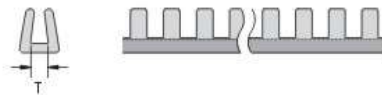

Product Description ATTRIBUTE 1

- Material: PE
- Color: Natural
- Usage: Cut to fit any hole sizes for cords, wires, cables protection against damage from sharp panel edges.
- Function: Wires and cables protection and insulation.
- Advantage:
  1. Flexible, high adhesion, smooth surface.
  2. KGH series packed with paper spool for easy storage, and could be used for longer distance.

General Specifications

Series	
Type	
Colour	Natural
Material	PE
UV Resistant	No
Minimum Operating Temperature	0°C
Maximum Operating Temperature	70°C
Fire Behaviour	No
Quantity	25M

Mechanical Specifications

Unit:mm

RS Article(will be replayed RS new article no.)	T	Available Thickness	Packing
2133618	1.6	1.2 ~ 1.6	25M
2133619	2.4	2.0 ~ 2.4	
2133622	4.5	3.2 ~ 4.5