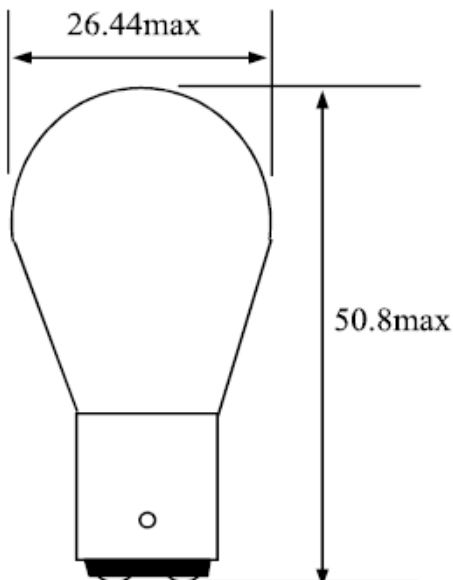

Product Description

The RS PRO Incandescent Clear Automotive Lamp bright 24V clear automotive lamp bulb for use in vehicle lights. A BA15d double contact bayonet bulb designed to produce a consistently bright light even when exposed to harsh environments.

General Specifications

ECE Category	P21W
Lamp Base	BA15d
Light Colour	Clear
Voltage Rating	24 V
Wattage	21 W

Drawing Not To Scale
All Dimensions In mm