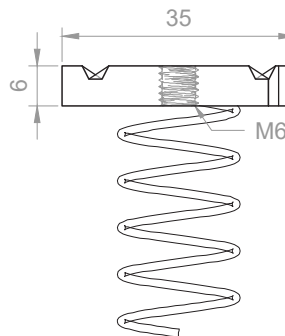

ENGLISH

Datasheet

Long Spring Channel Nuts Bright Zinc Plated

RS Stock No **1766940**

Size **M6**

Channel nuts are commonly used for fitting brackets to channel/Strut, and are the ideal fixing for drops of threaded rod.

Please view our full range listing below

RS Stock No	Size (mm)
1766940	M6
1766937	M8
1766934	M10
1766962	M12