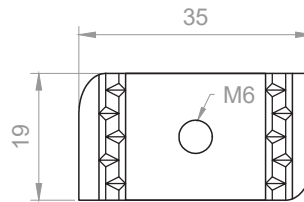

ENGLISH

Datasheet

Long Spring Channel Nuts Bright Zinc Plated

RS Stock No **1766940**

Size **M6**

Channel nuts are commonly used for fitting brackets to channel/Strut, and are the ideal fixing for drops of threaded rod.

Please view our full range listing below

RS Stock No	Size (mm)
1766940	M6
1766937	M8
1766934	M10
1766962	M12