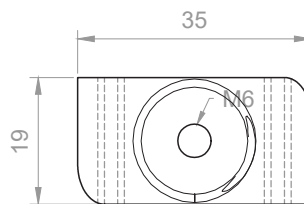

ENGLISH

Datasheet

Long Spring Channel Nuts Bright Zinc Plated

RS Stock No **1766940**

Size **M6**

Channel nuts are commonly used for fitting brackets to channel/Strut, and are the ideal fixing for drops of threaded rod.

Please view our full range listing below

RS Stock No	Size (mm)
1766940	M6
1766937	M8
1766934	M10
1766962	M12