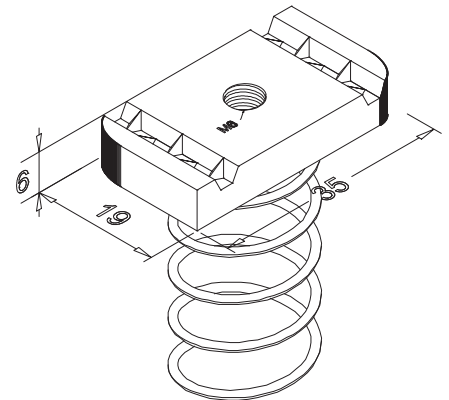

ENGLISH

Datasheet

Long Spring Channel Nuts Bright Zinc Plated

RS Stock No **1766940**

Size **M6**

Channel nuts are commonly used for fitting brackets to channel/Strut, and are the ideal fixing for drops of threaded rod.

Please view our full range listing below

RS Stock No	Size (mm)
1766940	M6
1766937	M8
1766934	M10
1766962	M12