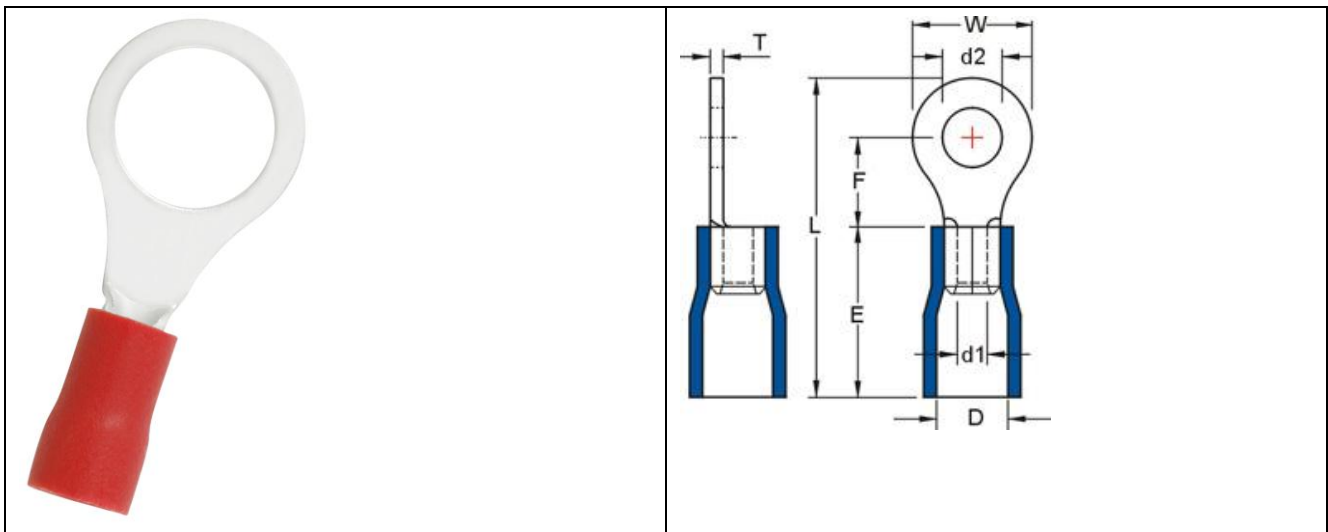

Datasheet

RS PRO VINYL-INSULATED RING TERMINALS

Stock number: 178-8656

MAXIMUM ELECTRIC CURRENT:

A.W.G.	22	20	18	16
AMP.	9	12	17	18

MAXIMUM ELECTRICAL RATING: 105° C 600 VOLTS MAX.

INSULATION MATERIAL: VINYL (PVC)

TERMINAL MATERIAL: COPPER

INSULATION COLOR: RED

WIRE RANGE A.W.G. mm ²	ITEM NO.	STUD SIZE BUTTED SEAM	DIMENSION inch(mm)							
			d2	W	F	L	E	D	d1	T
22-16 A.W.G.	178-8656	5/16	0.331	0.457	0.433	1.055	0.394	0.157	0.067	0.03
0.5-1.5 mm ²			8.4	11.6	11	26.8	10	4.000	1.7	0.75