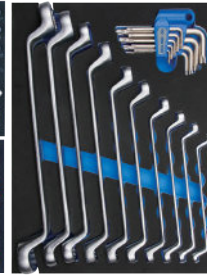

Tool Trolley Contents

286 PC.

Contents No. 934-010MRVD 28.1 CUFT 2.51

- Special tool set for automobile, suitable for VOLKSWAGEN-GROUP, MERCEDES-BENZ, OPEL, BMW & Japanese passenger car

9-3544MRV #9 P.79

9-4537MRV #9 P.80

9-4147PRV #10 P.88

9-4401MPV #10 P.88

9-2565MRV #7 P.76
9-4129PRV #7 P.76

9-90119MRV #9 P.82

9-1220MRV #9 P.81

9-31124MRV #6 P.75

9-40104GPV #10 P.88

9-40113GPV #10 P.88