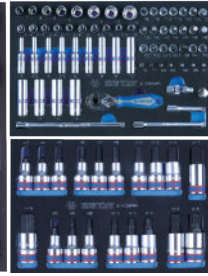

Tool Trolley Contents

286 PC.

Contents No. 934-010MRVD 28.1 CUFT 2.51

- Special tool set for automobile, suitable for VOLKSWAGEN-GROUP, MERCEDES-BENZ, OPEL, BMW & Japanese passenger car

9-3544MRV #9 P.79

9-4537MRV #9 P.80

9-4147PRV #10 P.88

9-4401MPV #10 P.88

9-2565MRV #7 P.76
9-4129PRV #7 P.76

9-90119MRV #9 P.82

9-1220MRV #9 P.81

9-31124MRV #6 P.75

9-40104GPV #10 P.88

9-40113GPV #10 P.88