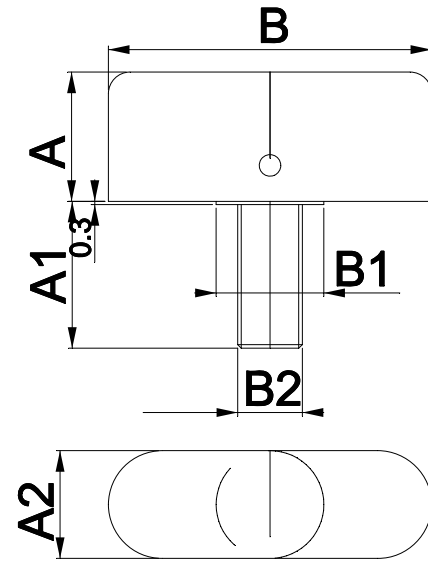

WING KNOB STYLE C

SPECIFICATION
 STAINLESS STEEL
 BODY SINTERED
 MATERIAL AISI 304
 SCREW MATERIAL AISI 304
 Matt, SHOT BLASTED
 GRUB SCREW SCREWED
 IN AND SECURED
 BY A CROSS DOWEL

RS No	A	A1	A2	B	B1	B2
237334	10	20	8	25	8	M6
237344	14.5	32	12	36	10	M8
237643	14.5	40	12	36	12	M10

Itemref	Quantity	Title	Article No./Reference	
Designed by	Checked by	Approved by - date	Filename	Date
				27/3/08
			Scale	F
			Edition	Sheet
			1	1/1

ISSUE 4