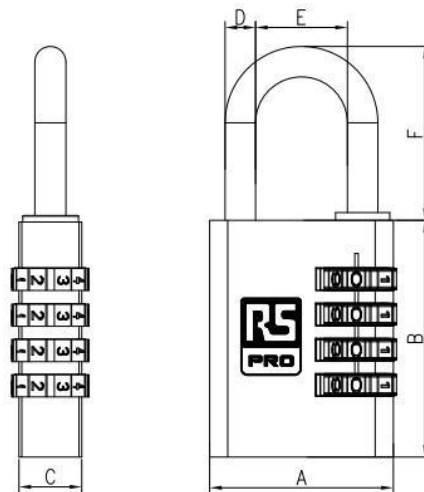

# Brass Combination Pad Lock

Dimensions:

RS Article Number:	Lock Body Dimensions (mm)					
	A	B	C	D	E	F
8274423	37.78	48.88	12.38	6.29	19.12	29.95

### Product Description:

- 4 digit combination code
- Set your own combination freely for personalized convenience and increased security
- Qualified brass lock body with excellent resistance for corrosion