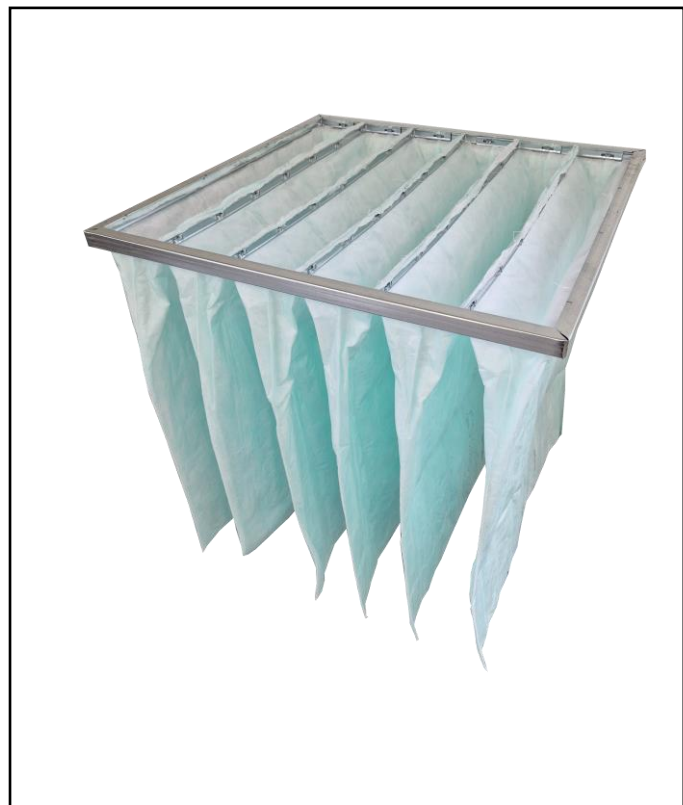

FEATURES

- 100% Polyester Filter Media
- Dual-Layer Media
- Conical Stitched Pockets for optimal airflow
- Rolled Safety Edge to Frame
- Hydrophobic Media
- Fire Retardant
- Low Price
- ePM10 Filter

RS PRO Ecoflow M6 Filter 24 X 20 X 20

RS Stock No.: 2551127

RS Professionally Approved Products bring to you professional quality parts across all product categories. Our product range has been tested by engineers and provides a comparable quality to the leading brands without paying a premium price.

Product Description

The Ecoflow, fire rated range of bag filters are used widely in government buildings, hospitals and other sensitive areas. This grade of filter is suitable for air condition to offices, theatres, computer rooms and spray booths.

General Specifications

Filter Size Actual HxWxD (mm)	592 x 490 x 500 mm
Header Depth	20 mm
Number of Pockets	6
Grade EN779:2012	M6
Filter Class ISO 16890	ePM10 > 70%
Rated Capacity	1800 m ³ /hr
Energy Rating	E
Initial Pressure Drop	55 Pa
Final Pressure Drop*	155 Pa
*Final Recommended Pressure Drop to EN13053:2019	
Maximum Operating Temperature 80C	