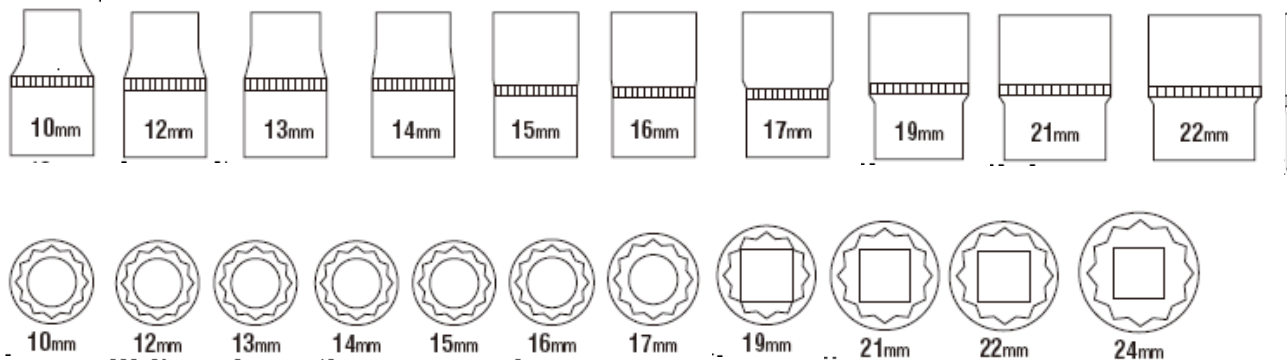

Datasheet

ITEM NO: KST0029 | 12PCS 1/2" DR SOCKET SET
 RS STOCK NO: 6685792

- SPECIFICATION:
- 1) MATERIAL DROP FORGED CHROME VANADIUM STEEL
 - 2) FINISH: SAINT CHROME PLATED WITH KNURLED CENTRAL PORTION OF SOCKETS & RATCHET HANDLES(MATT FINISH)
 - 3) CONTENTS
 - 1PC-1/2" DR MIN-HEAD REVERSIBLE RATCHETING HANDLE
72 TEETH
 - 11PC- 1/2" DR SHALLOW SOCKET
SIZE :10,12,13,14,15,16,17,19 21,22 AND 24MM

ENGLISH

668-5792

12 piece 1/2in Socket Set
Set Contents

1/2in Square Drive

Ratchet Handle

Standard Metric Sockets: 10; 12; 13; 14; 15; 16; 17; 19 21; 22; 24 mm