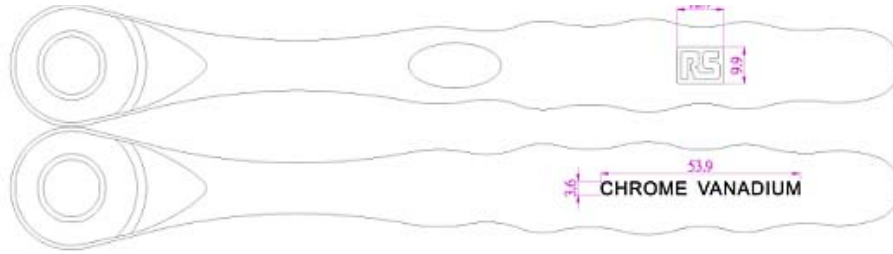

Datasheet

ITEM NO: KST0029 | 12PCS 1/2" DR SOCKET SET
 RS STOCK NO: 6685792

- SPECIFICATION:
- 1) MATERIAL DROP FORGED CHROME VANADIUM STEEL
 - 2) FINISH: SAINT CHROME PLATED WITH KNURLED CENTRAL PORTION OF SOCKETS & RATCHET HANDLES(MATT FINISH)
 - 3) CONTENTS
 - 1PC-1/2" DR MIN-HEAD REVERSIBLE RATCHETING HANDLE
72 TEETH
 - 11PC- 1/2" DR SHALLOW SOCKET
SIZE :10,12,13,14,15,16,17,19 21,22 AND 24MM

ENGLISH

668-5792

12 piece 1/2in Socket Set
Set Contents

1/2in Square Drive

Ratchet Handle

Standard Metric Sockets: 10; 12; 13; 14; 15; 16; 17; 19 21; 22; 24 mm