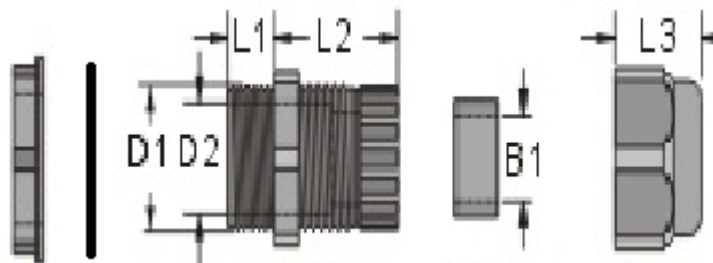

Product Datasheet

Round Top Cable Gland

- Material: UL approved Nylon 66, 94V-2
- Color: Black, available in other colors.
- Application: Suit a variety of applications, and diverse industries.
- Function: Mount gland to pre-drilled panel hole, use locknut to fix gland on board, insert the cables in the seal, and then tighten up the nut to hold cables in position.
- Feature: Simply and quickly fixed, high degree of the protection IP68 preventing dust and water
- PG THREAD (DIN STANDARD) WITH WASHER
- Protection: IP68 (only if the washer is assembled)