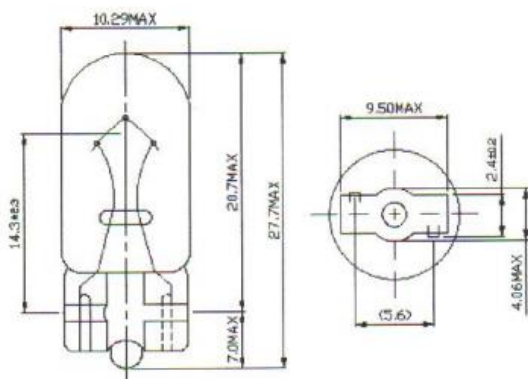

## Wedge Filament Indicator Lamp

RS Stock number 655-9738

### Dimensions: (mm)

Structure		Design Characteristics	
Bulb Type	T3 1/4 Clear	Voltage	6.3V
Bulb Diameter	10.29Max	Amperage	150mA±10%
Length	27.0Max	Filament Type	Vacuum Type
Base Type	Wedge Base	Luminous Flux	4.3.Lm±20%
		Life Hours	75000 Hours