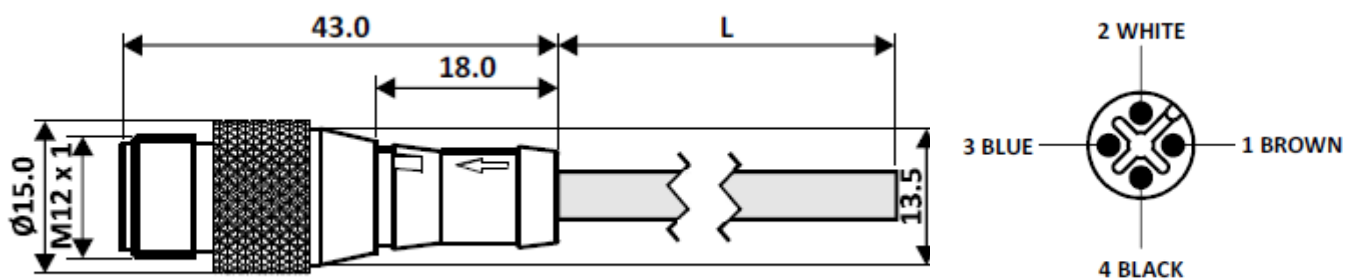

### Dimensions: (mm)

### Cable Specification

Cable Length-L	2 m
Cable Type	4 Core PVC Multi Strand
Sheath Colour	Black
Cross Section of Wire	0.25 sq. mm
Core Dia	1.25 mm
Cable Dia	$4.8 \pm 0.1 \text{ mm}$
Termination	Partially Stripped