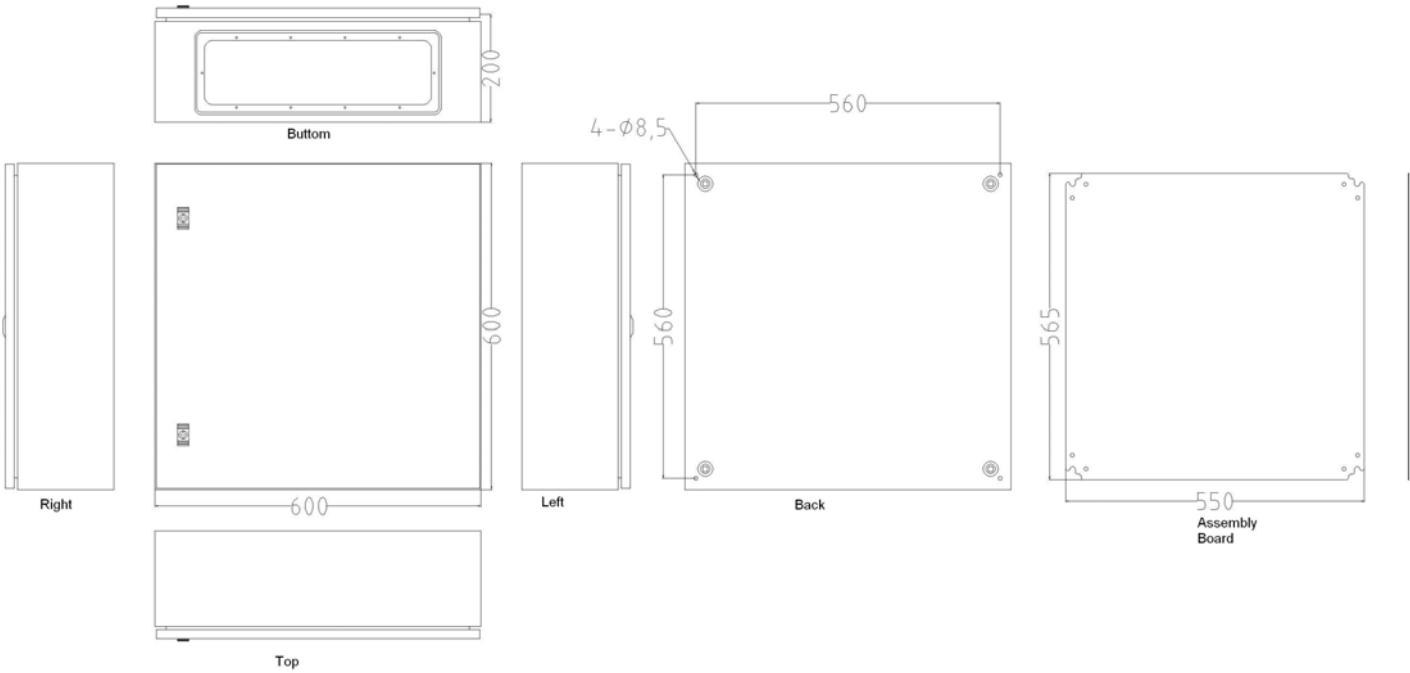

# Mild Steel IP66 Wall Box, 600x600x200mm

unit: +/-0.8mm