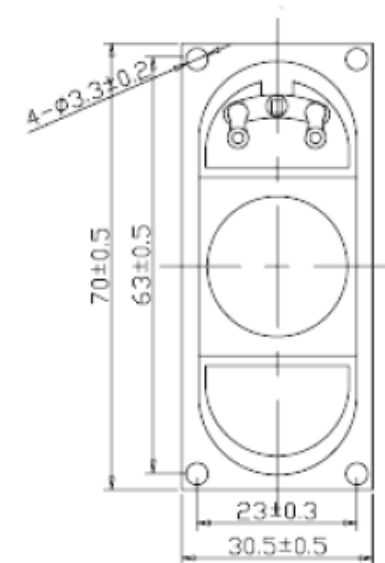

### Specifications

Rated impedance	8 ±15%Ω
Rated power	2.0W
Maximum power	5.0W
Resonant frequency	300±70Hz
Frequency range	F 100Hz-20Khz
Sound output level at 1.0W/0.5M	86±3dB
Operating temperature	-20°C~+60°C
Storage temperature	-30°C~+70°C
Weight	35g
Cone material	Paper and Cloth
Magnet size	Dia 12.5x2.5
Magnet material	Nd-Fe-B

### Features

- ROHS compliant
- High power
- High handling capacity

All data at 25°C unless otherwise specified

**Dimensions** Unit: mm